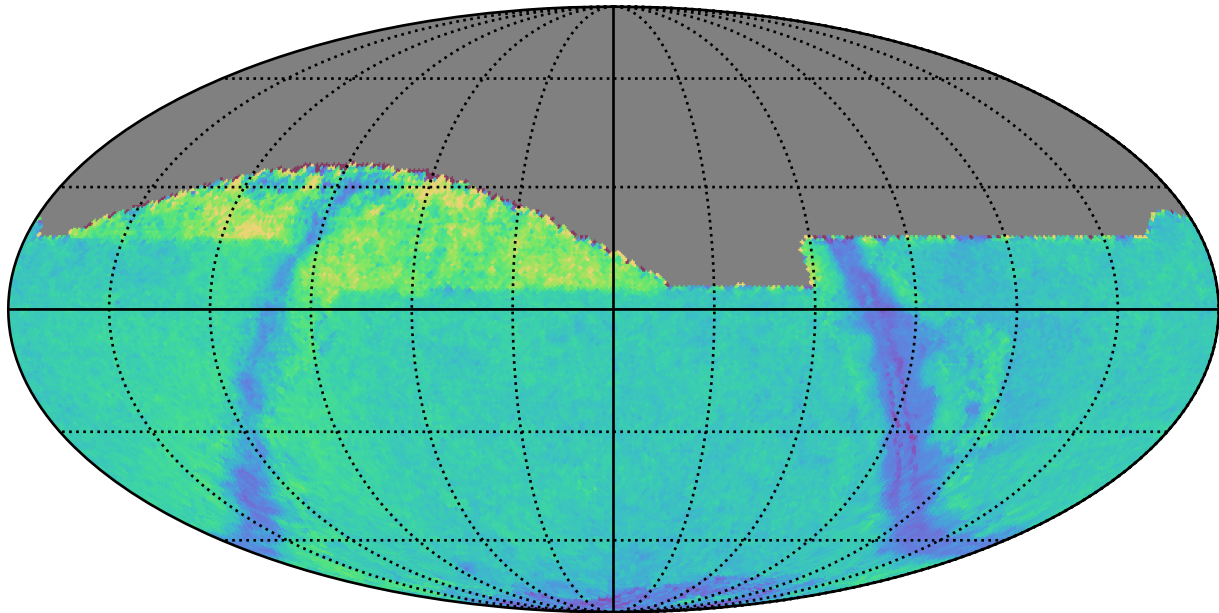

weather_cloudso8v3.4_10yrs : GalplaneTimePerFilter_xray_binaries_map_i

GalplaneTimePerFilter_xray_binaries_map_i
(filter mag MJD s)