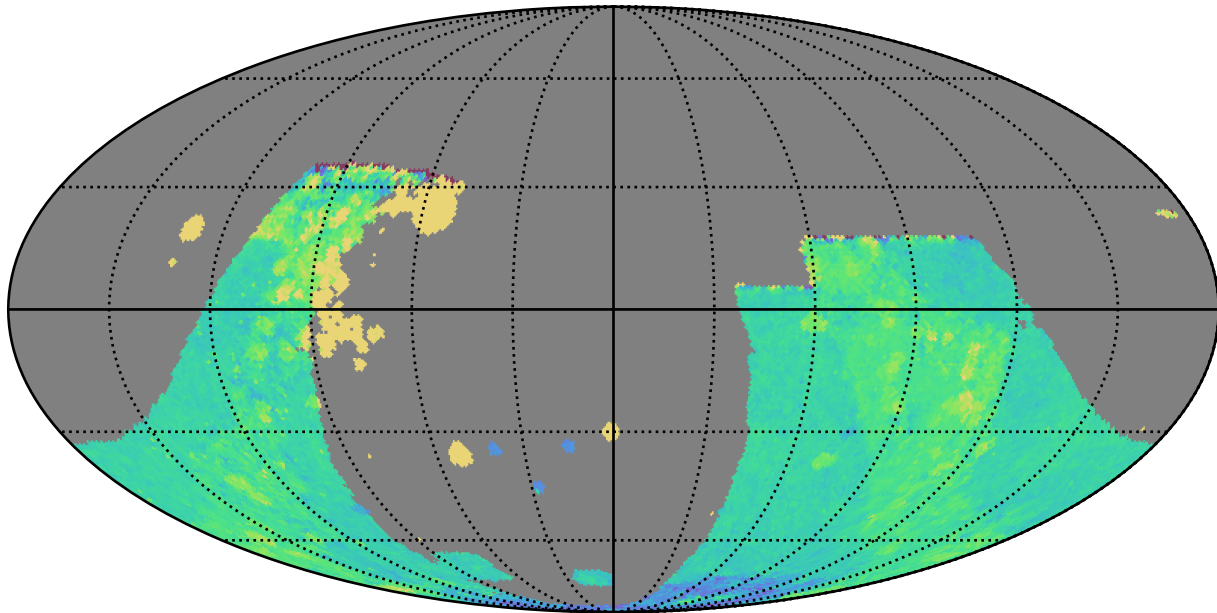

weather_cloudso8v3.4_10yrs : GalplaneTimePerFilter_combined_map_i

GalplaneTimePerFilter_combined_map_i
(filter mag MJD s)