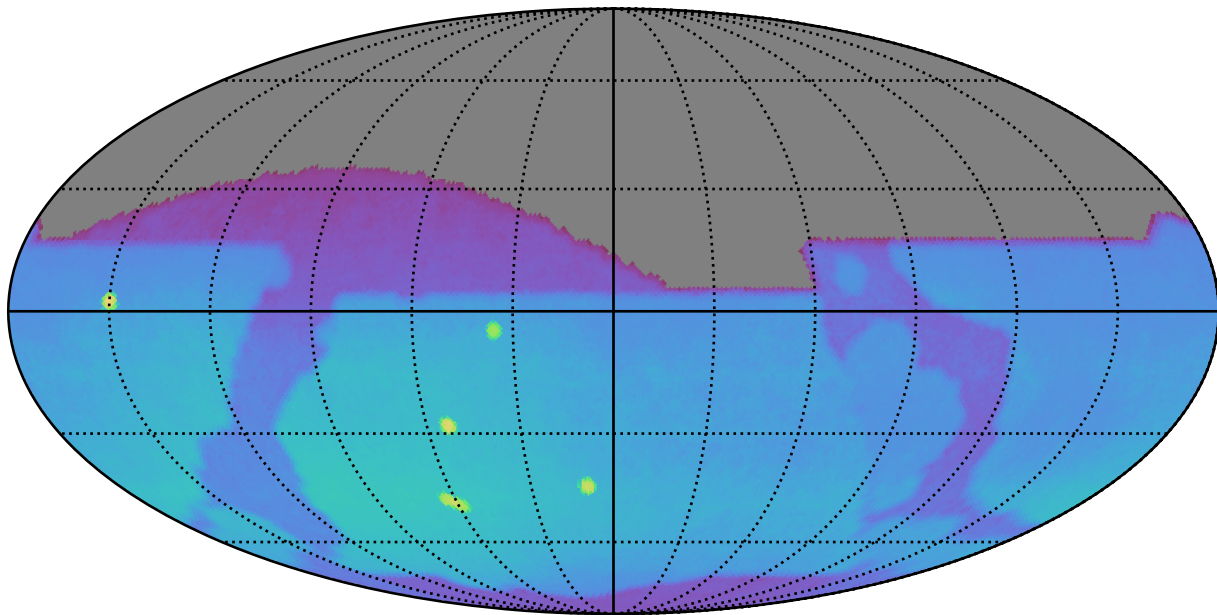

weather_cloudso8v3.4_10yrs : Brown Dwarf, L7

Brown Dwarf, L7 (pc)