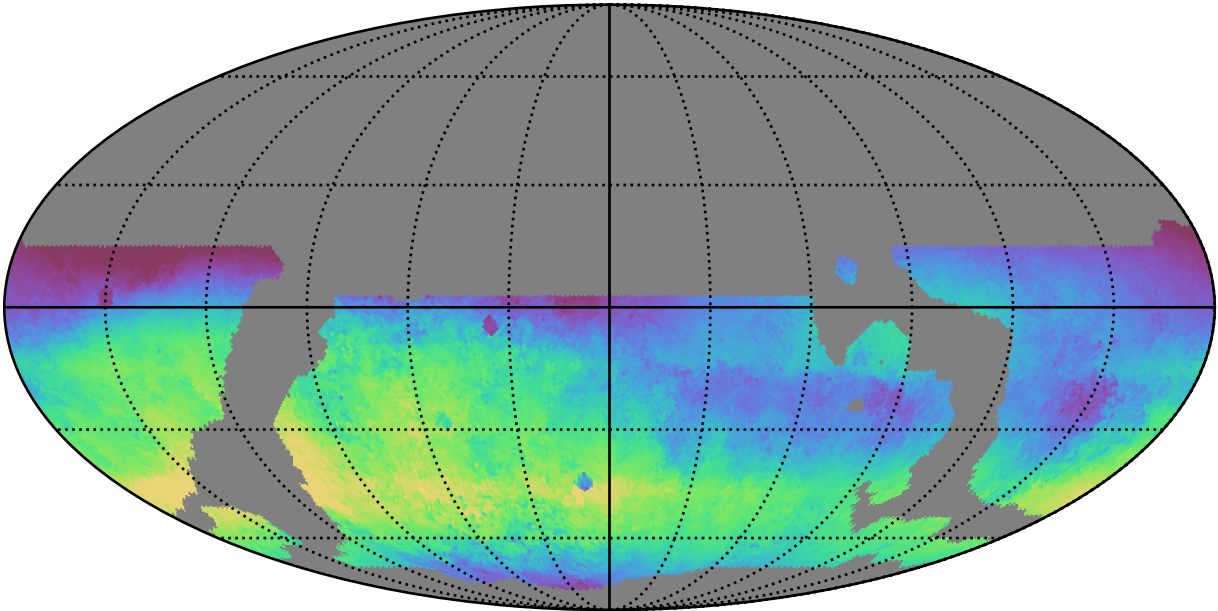

weather_cloudso8v3.4_10yrs WFD u band: Median skyBrightness

22.500 22.525 22.550 22.575 22.600 22.625 22.650 22.675 22.700 22.725 22.750

Median skyBrightness (mag/sq arcsec)