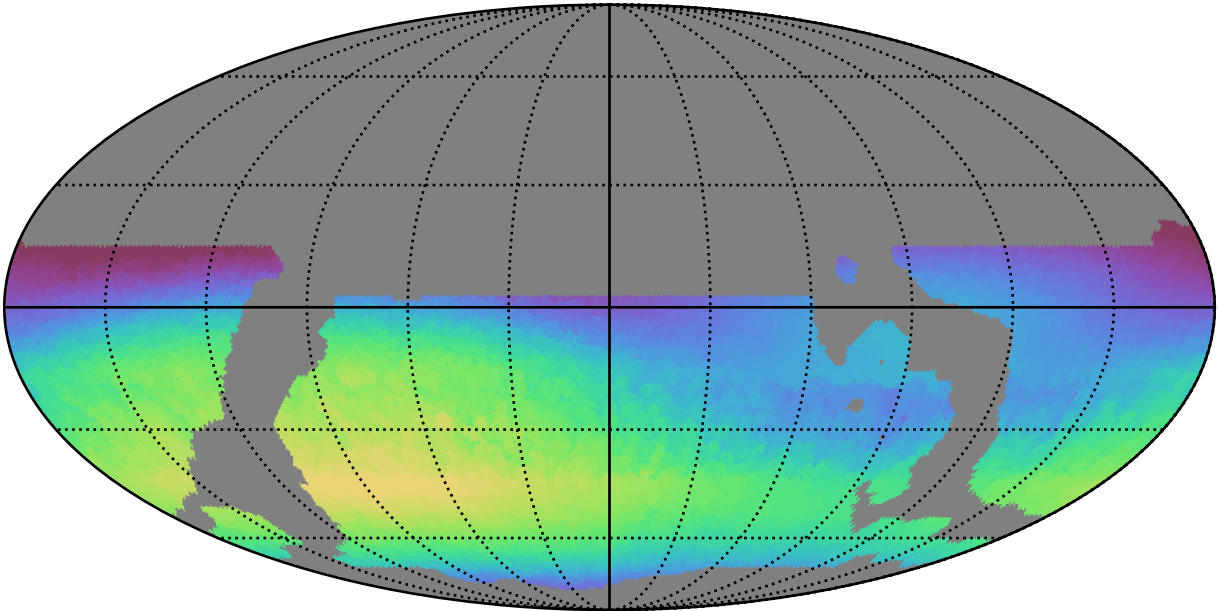

weather\_cloudso8v3.4\_10yrs WFD u band: Max skyBrightness

22.5502.57522.60022.62522.65022.67522.70022.72522.75022.77522.800

Max skyBrightness (mag/sq arcsec)