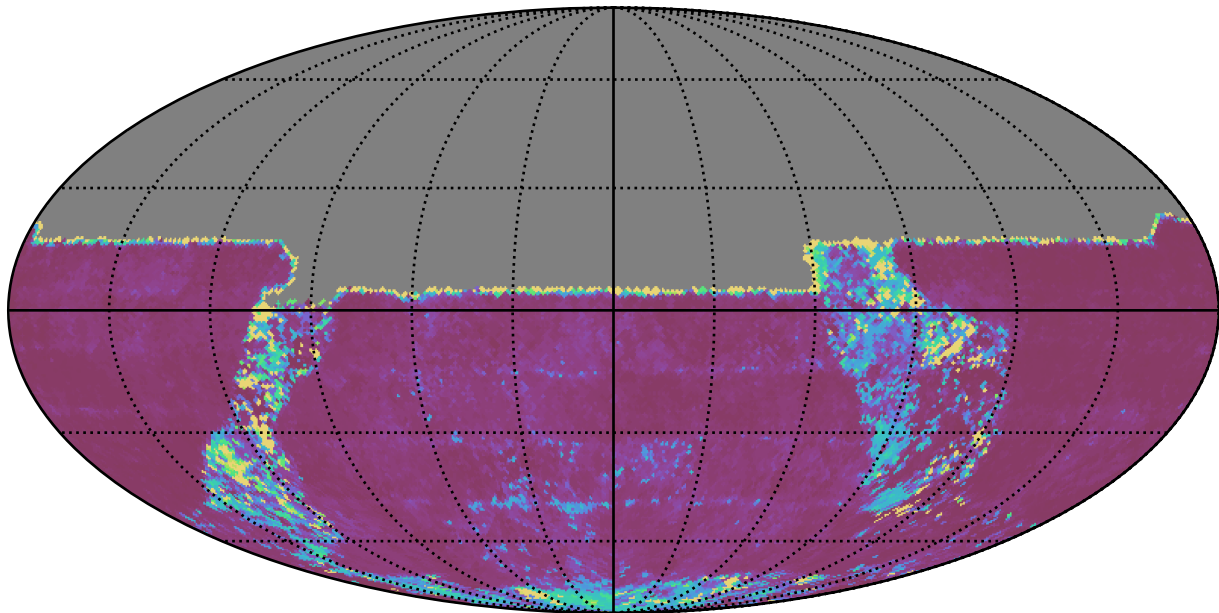

weather\_cloudso8v3.4\_10yrs All sky u band: 20thPercentile Inter-Night Gap

20thPercentile Inter-Night Gap  
(days)