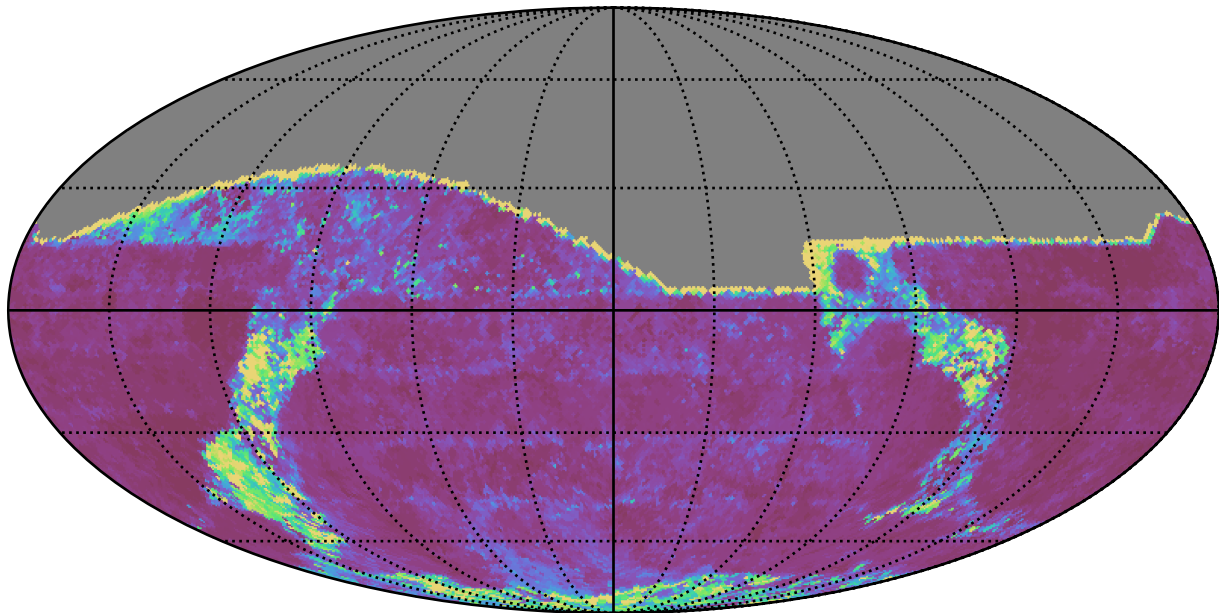

weather\_cloudso8v3.4\_10yrs All sky g band: 20thPercentile Inter-Night Gap

20thPercentile Inter-Night Gap  
(days)