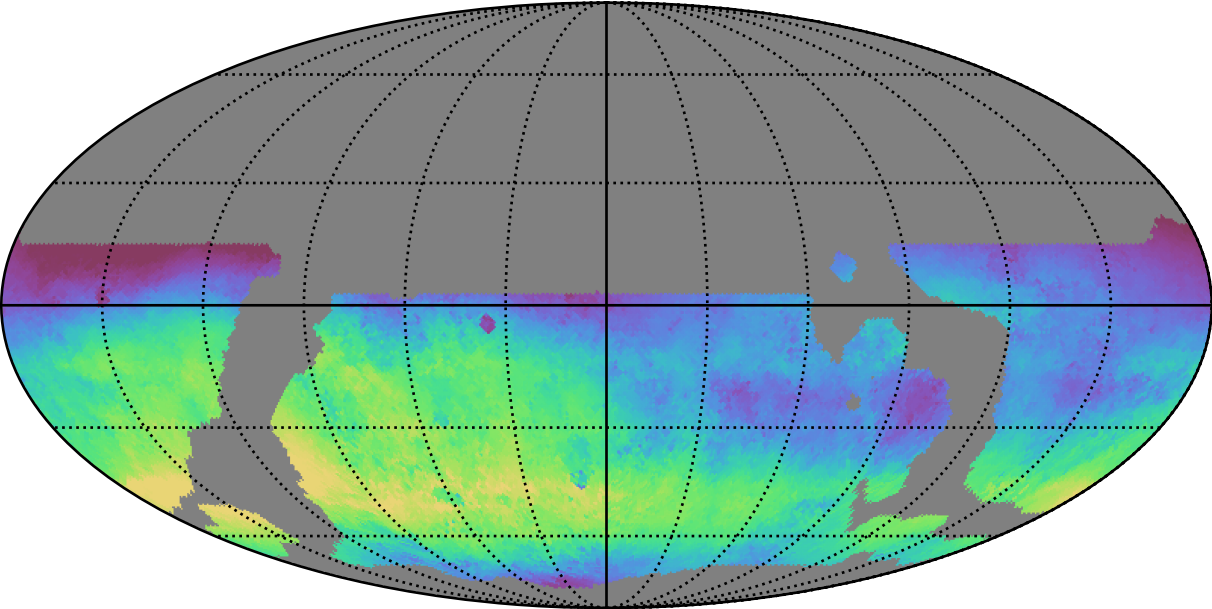

weather\_cloudso6v3.4\_10yrs WFD u band: Median skyBrightness

22.500 22.525 22.550 22.575 22.600 22.625 22.650 22.675 22.700 22.725 22.750

Median skyBrightness (mag/sq arcsec)