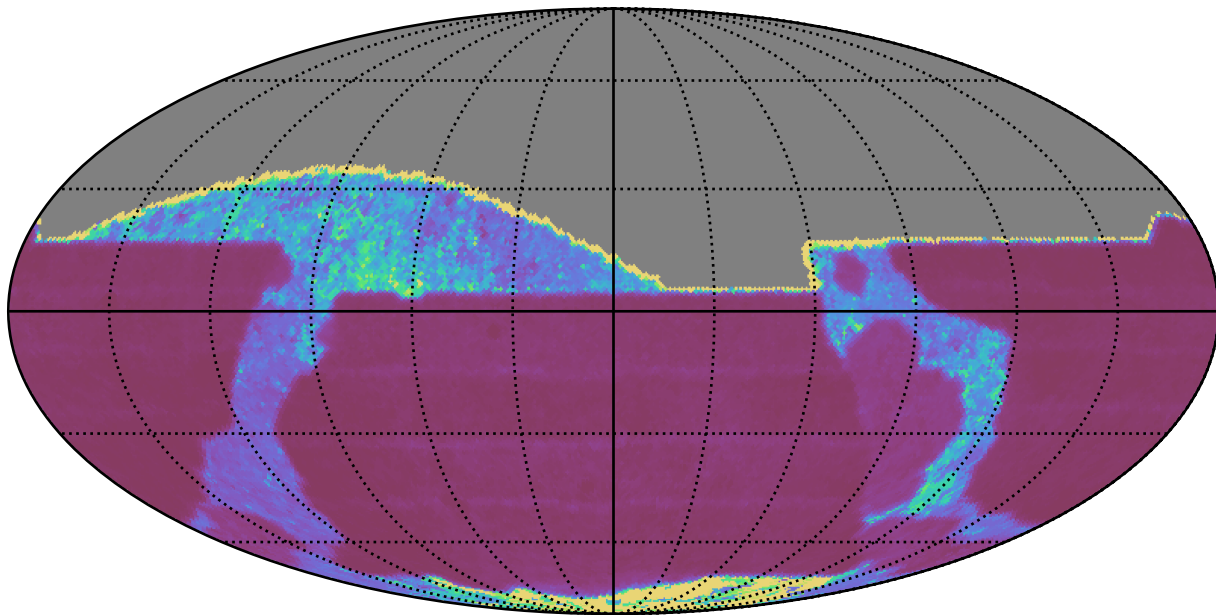

weather_cloudso6v3.4_10yrs All sky z band: Median Inter-Night Gap

Median Inter-Night Gap (days)