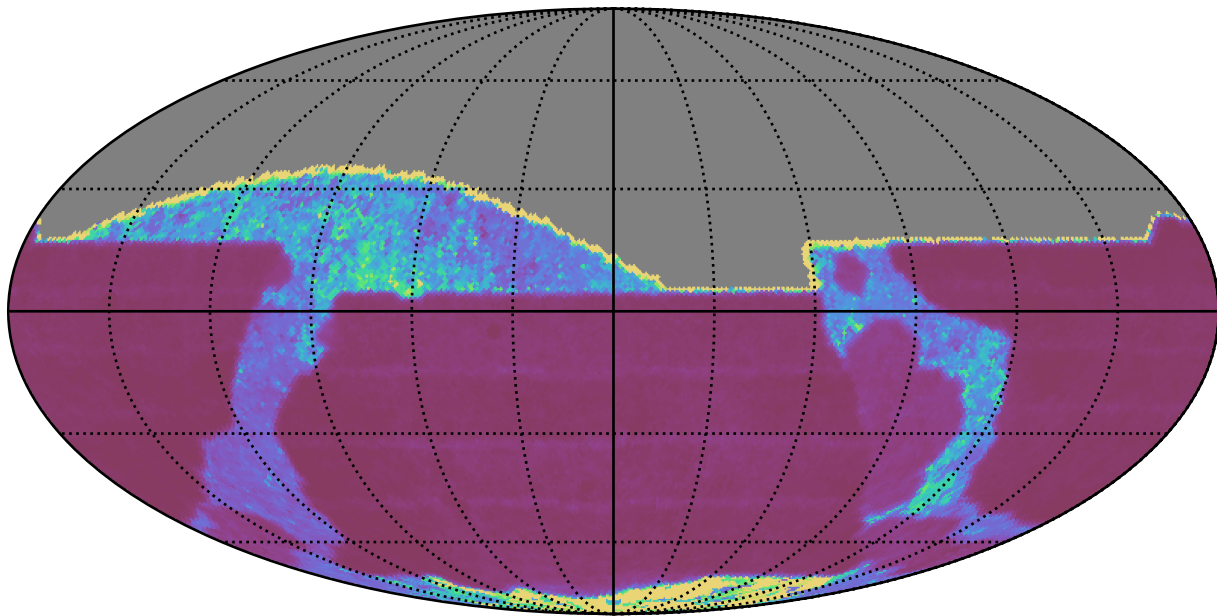

weather_cloudso6v3.4_10yrs All sky z band: Median Inter-Night Gap

Median Inter-Night Gap (days)