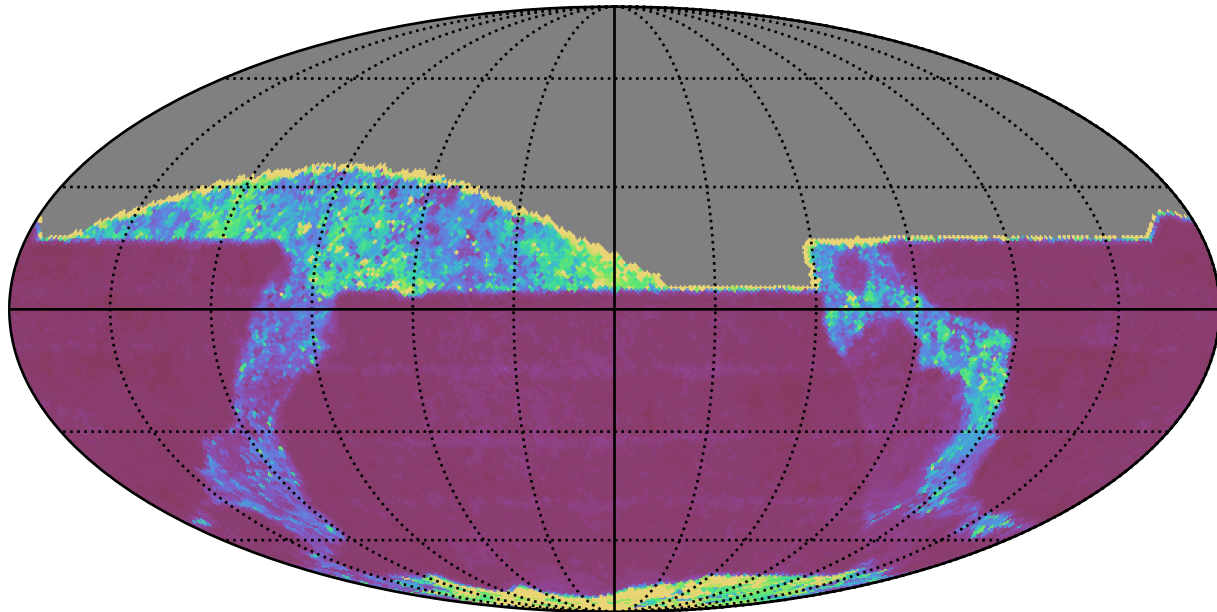

weather_cloudso6v3.4_10yrs All sky z band: 20thPercentile Inter-Night Gap

20thPercentile Inter-Night Gap
(days)