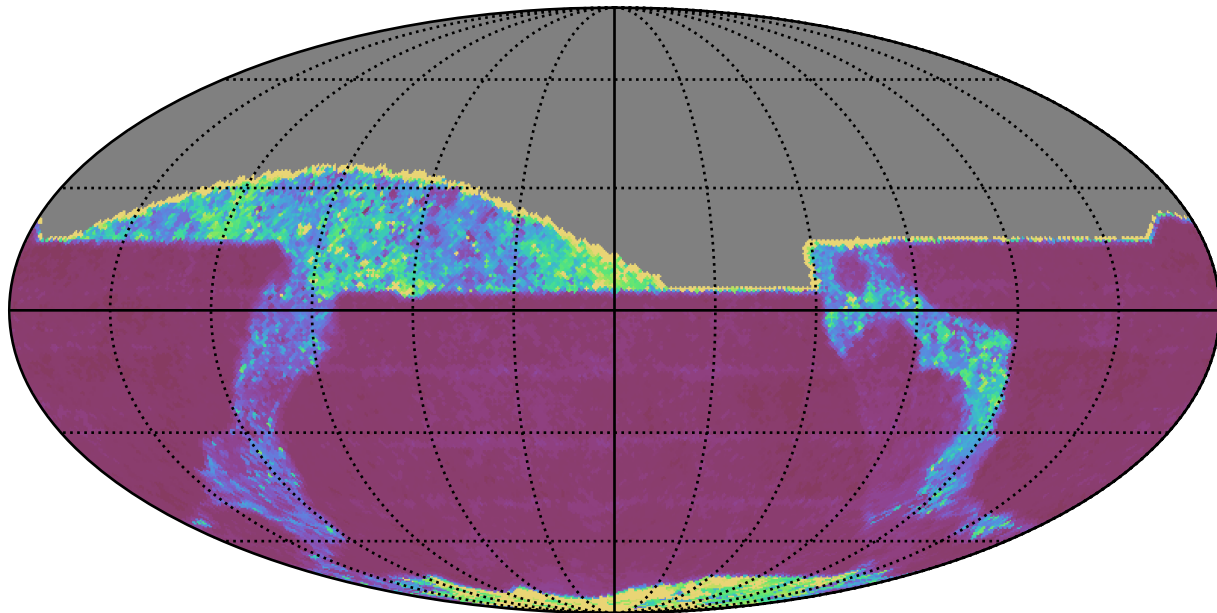

weather_cloudso6v3.4_10yrs All sky z band: 20thPercentile Inter-Night Gap

20thPercentile Inter-Night Gap
(days)