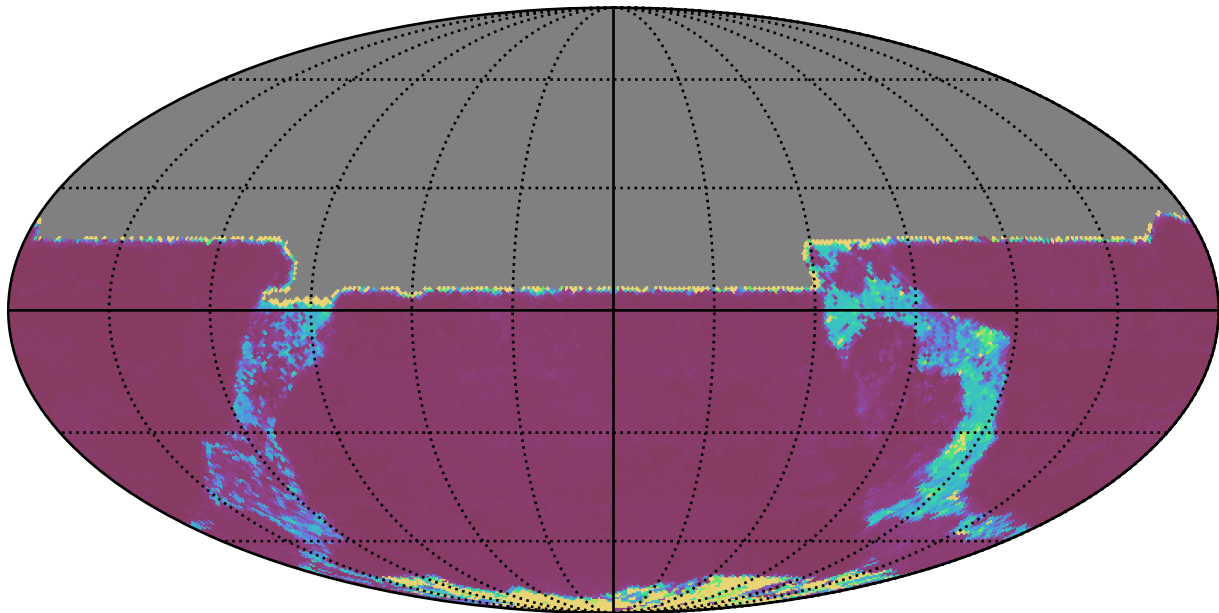

weather_cloudso6v3.4_10yrs All sky y band: 20thPercentile Inter-Night Gap

20thPercentile Inter-Night Gap
(days)