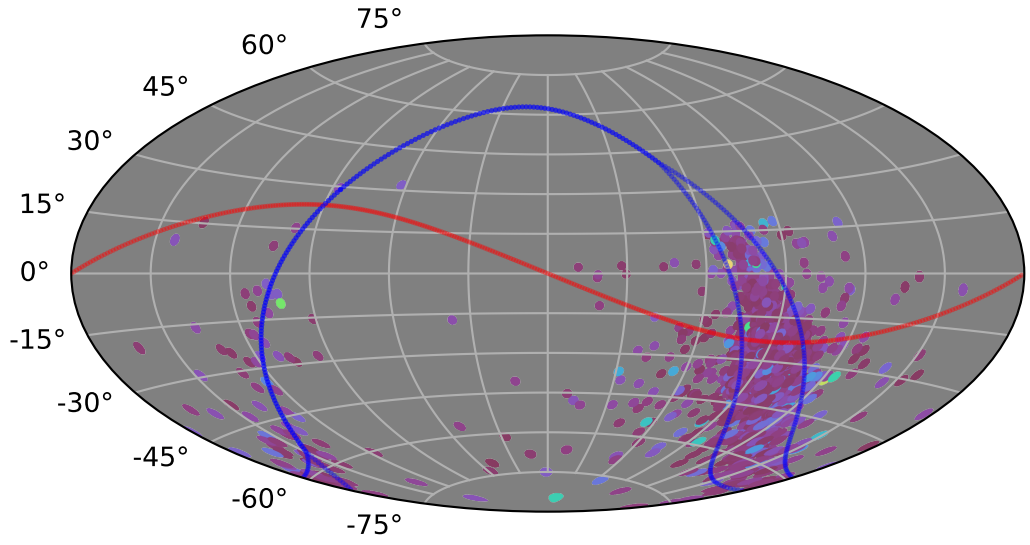

weather_cloudso4v3.4_10yrs : XRBPoMetric_mean_time_between_detections

5 10 15 20 25 30 35 40
XRBPoMetric_mean_time_between_detections
(Detected, 0 or 1)