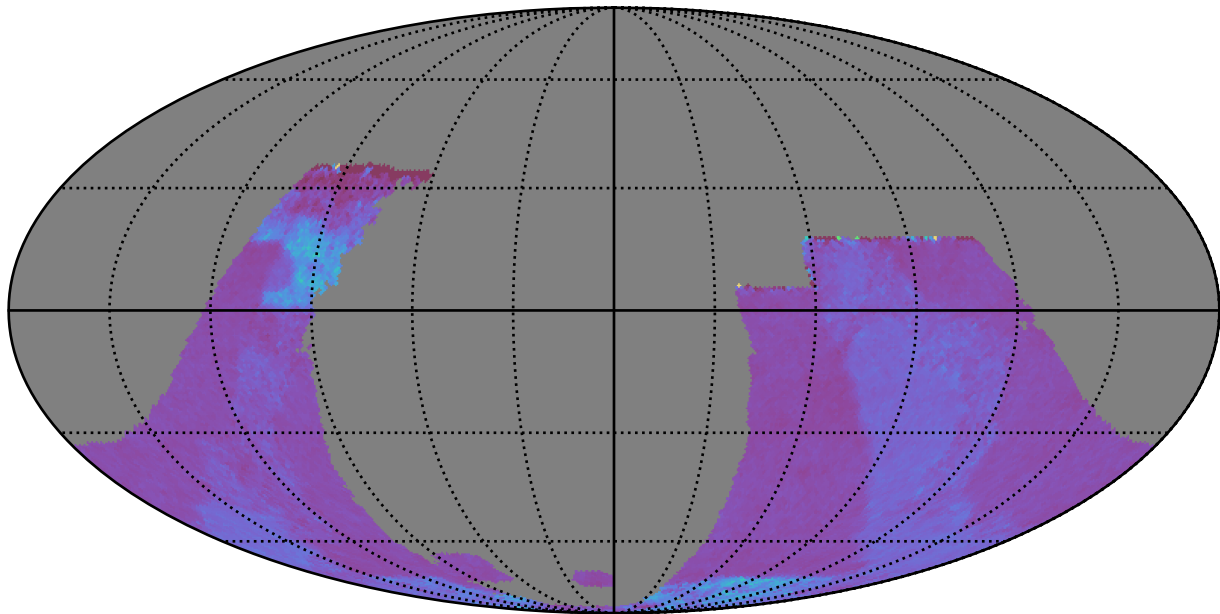

weather_cloudso4v3.4_10yrs : GalplaneTimePerFilter_galactic_plane_map_g

GalplaneTimePerFilter_galactic_plane_map_g
(filter mag MJD s)