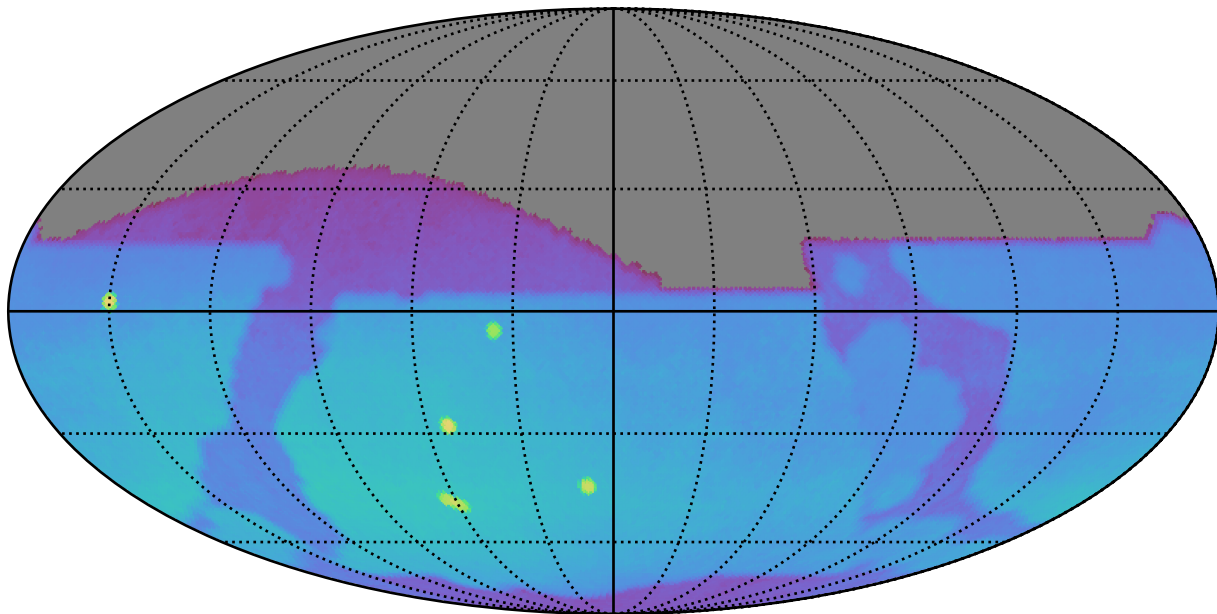

weather_cloudso4v3.4_10yrs : Brown Dwarf, L7

Brown Dwarf, L7 (pc)