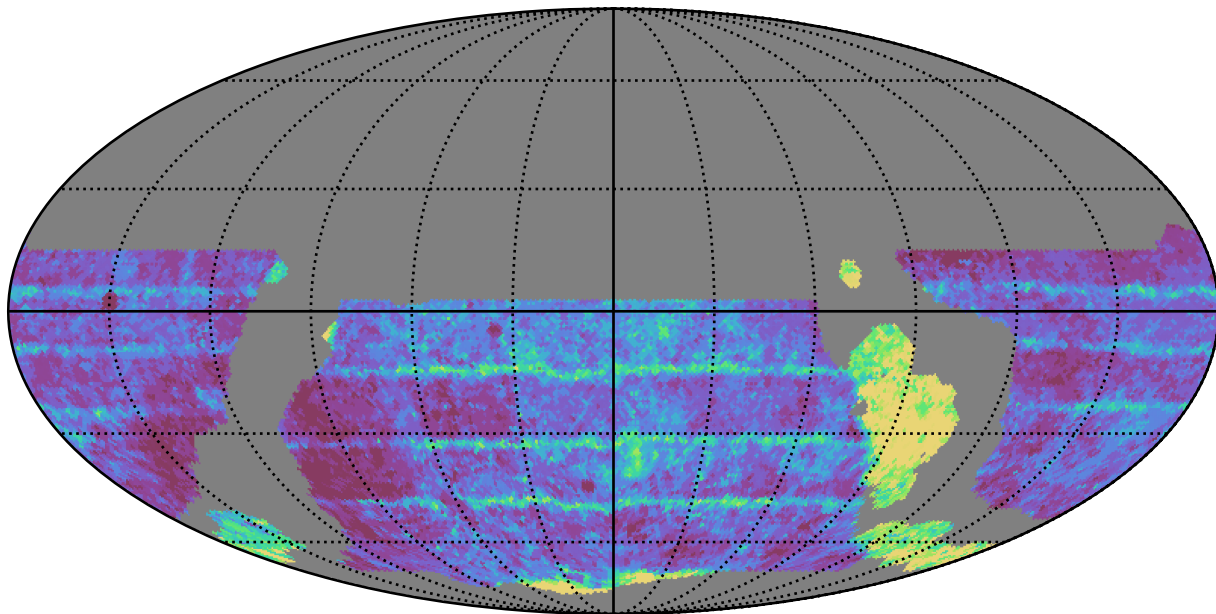

weather_cloudso4v3.4_10yrs WFD z band: Median Inter-Night Gap

Median Inter-Night Gap (days)