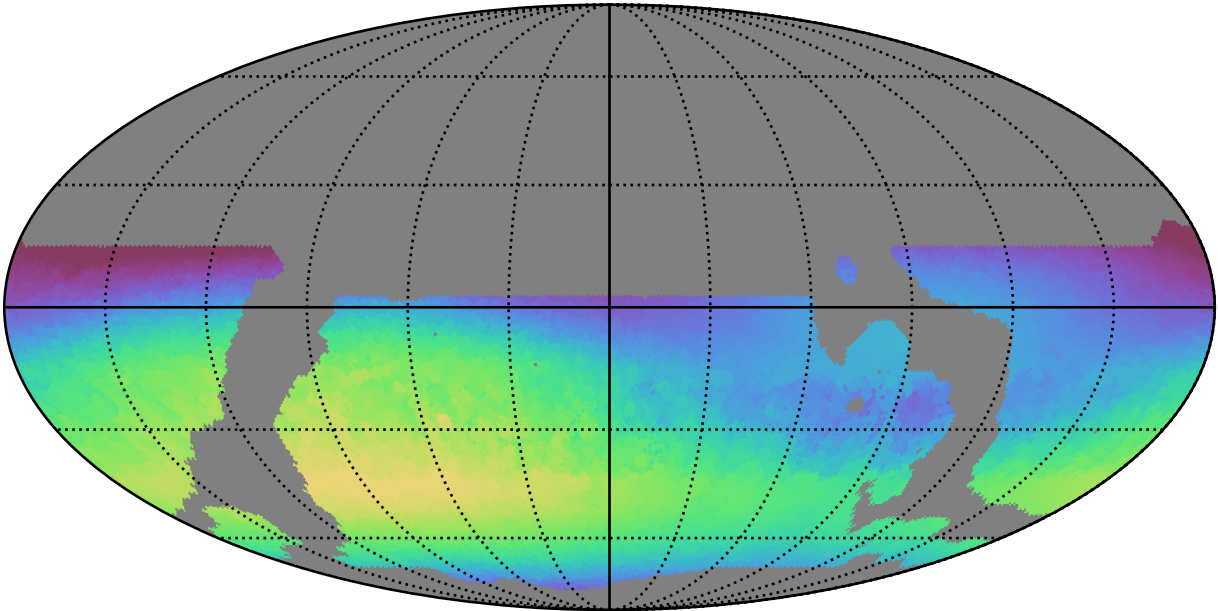

weather_cloudso4v3.4_10yrs WFD u band: Max skyBrightness

22.550 22.575 22.600 22.625 22.650 22.675 22.700 22.725 22.750 22.775 22.800

Max skyBrightness (mag/sq arcsec)