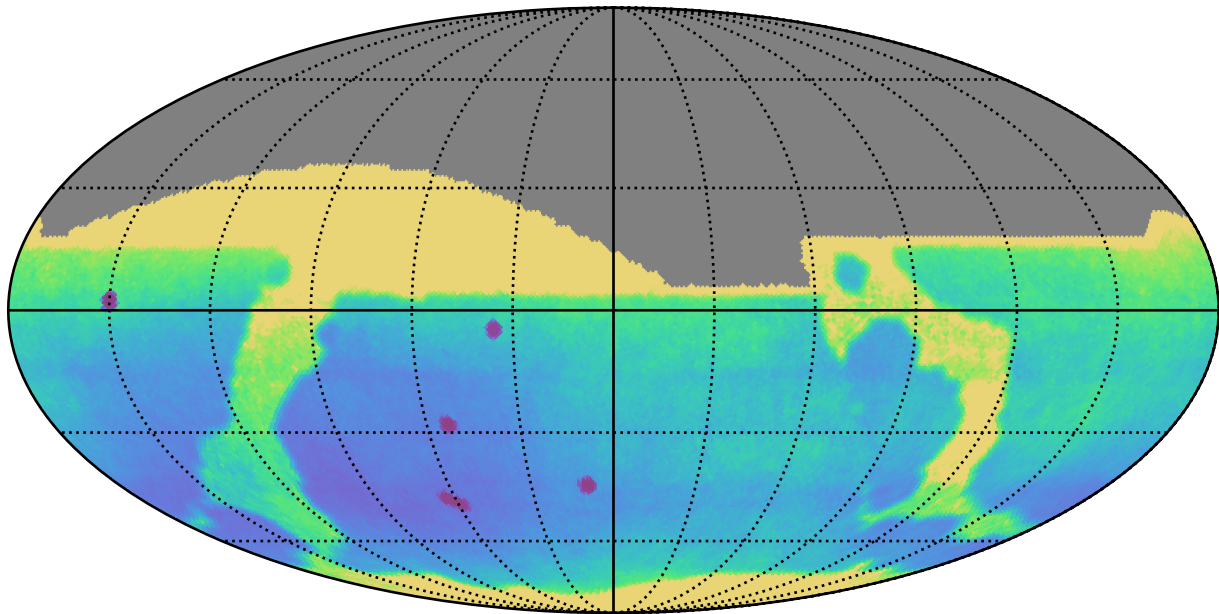

weather_cloudso36v3.4_10yrs All sky: Parallax Uncert @ 24.0

Parallax Uncert @ 24.0 (mas)