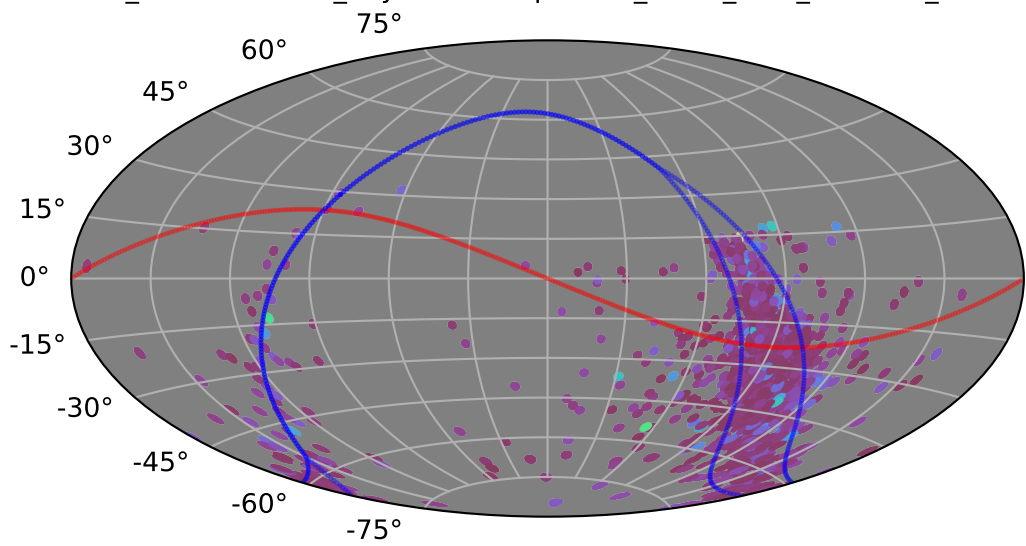

weather_cloudso35v3.4_10yrs : XRBPoMetric_mean_time_between_detections

5 10 15 20 25 30 35 40 45
XRBPoMetric_mean_time_between_detections
(Detected, 0 or 1)