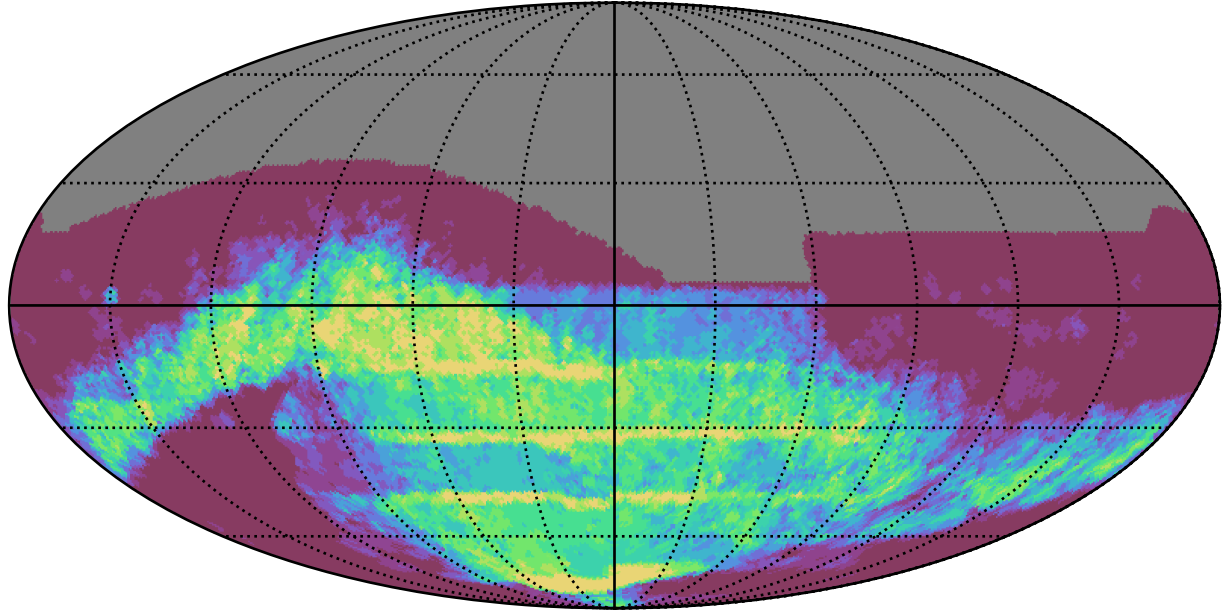

weather_cloudso35v3.4_10yrs : GalPlaneSeasonGapsTimescales_xray_binaries_map_Tau_10_0

0.0 0.1 0.2 0.3 0.4 0.5 0.6 0.7 0.8 0.9 1.0
GalPlaneSeasonGapsTimescales_xray_binaries_map_Tau_10_0
(MJD mag)