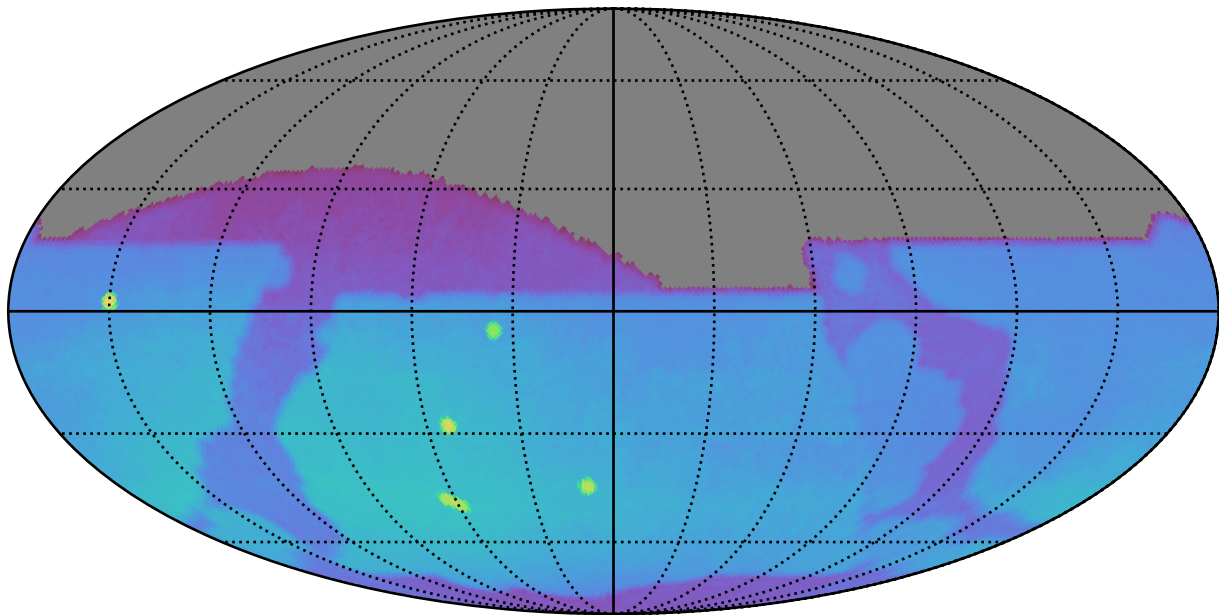

weather\_cloudso35v3.4\_10yrs : Brown Dwarf, L7

Brown Dwarf, L7 (pc)