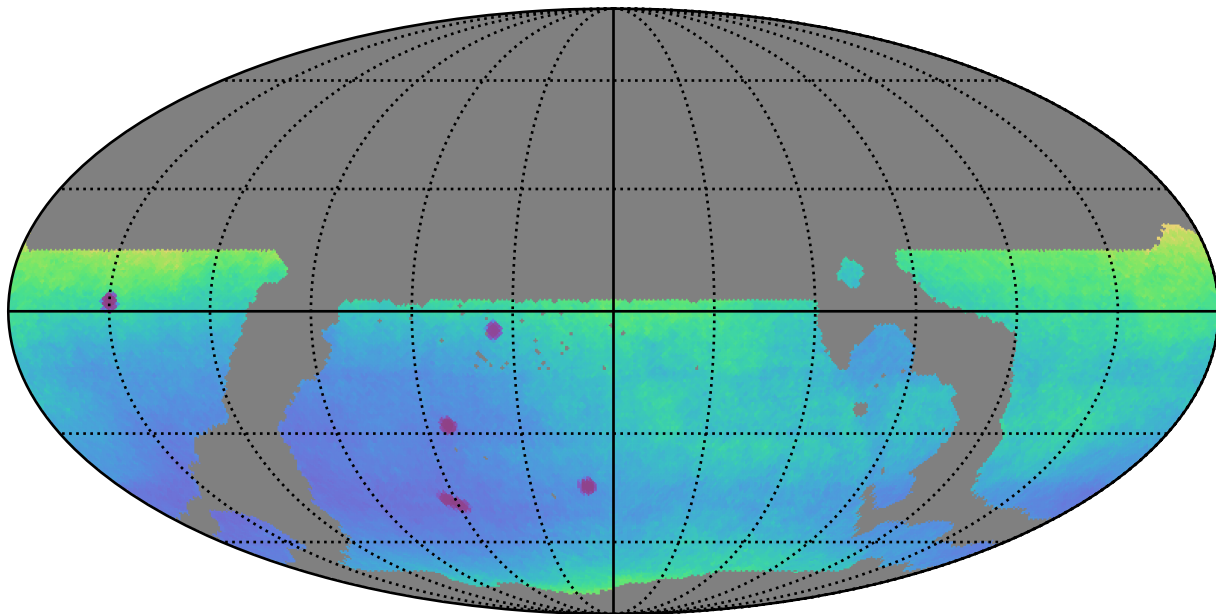

weather_cloudso35v3.4_10yrs WFD: Parallax Uncert @ 24.0

Parallax Uncert @ 24.0 (mas)