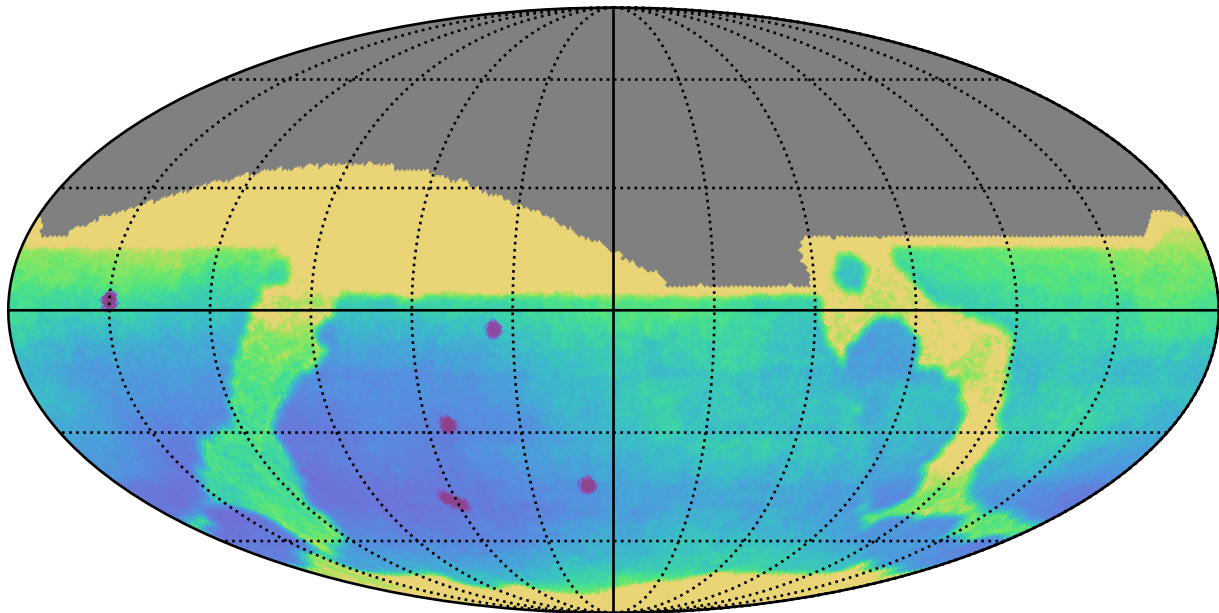

weather_cloudso35v3.4_10yrs All sky: Parallax Uncert @ 24.0

Parallax Uncert @ 24.0 (mas)