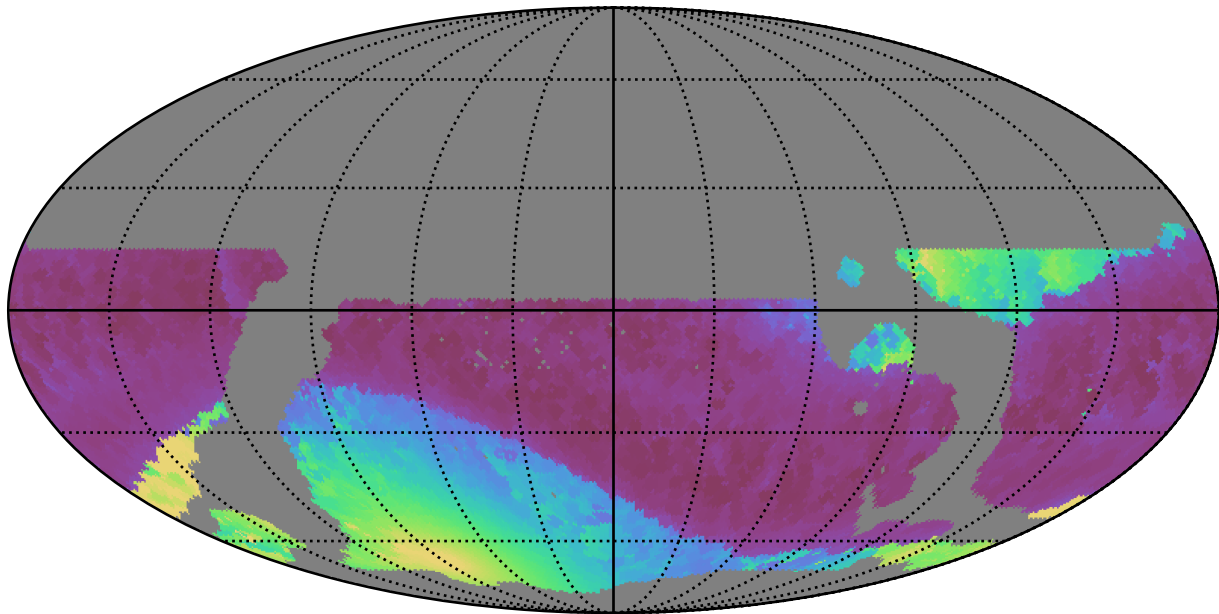

weather_cloudso35v3.4_10yrs WFD all bands: Min solarElong

Min solarElong (degrees)