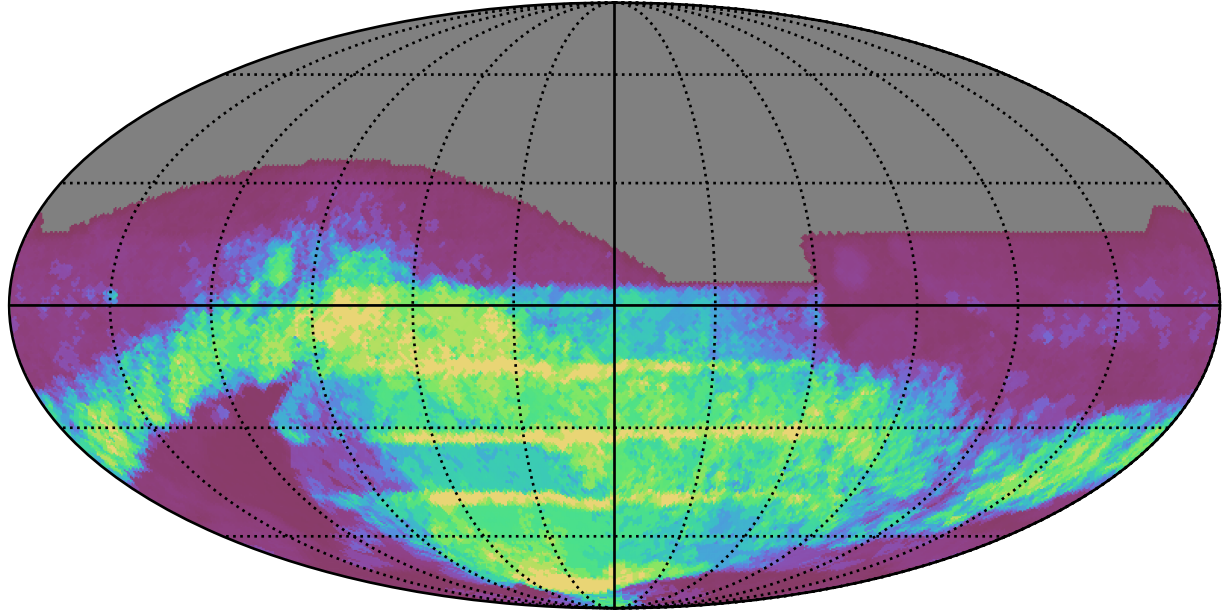

weather_cloudso31v3.4_10yrs : GalPlaneSeasonGapsTimescales_xray_binaries_map_Tau_55_0

0.0 0.1 0.2 0.3 0.4 0.5 0.6 0.7 0.8 0.9 1.0
GalPlaneSeasonGapsTimescales_xray_binaries_map_Tau_55_0
(MJD mag)