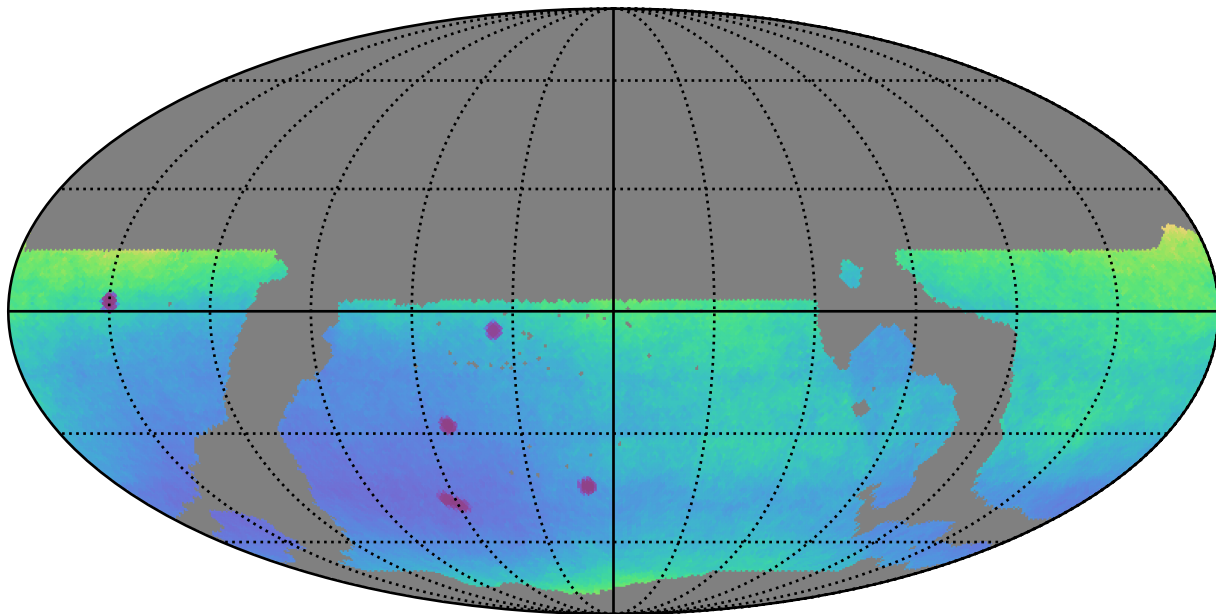

weather_cloudso31v3.4_10yrs WFD: Parallax Uncert @ 24.0

Parallax Uncert @ 24.0 (mas)