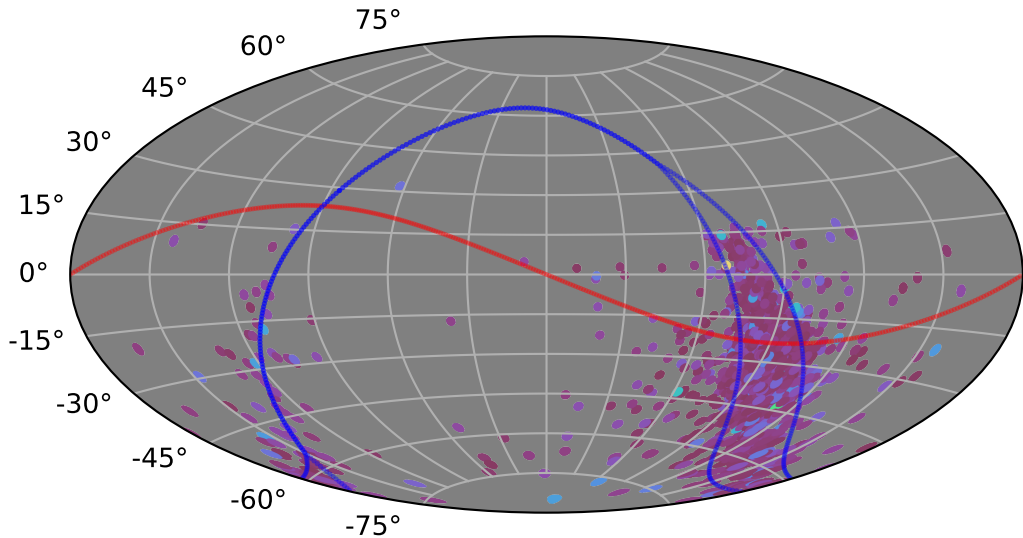

weather_cloudso30v3.4_10yrs : XRBPoMetric_mean_time_between_detections

5 10 15 20 25 30 35 40
XRBPoMetric_mean_time_between_detections
(Detected, 0 or 1)