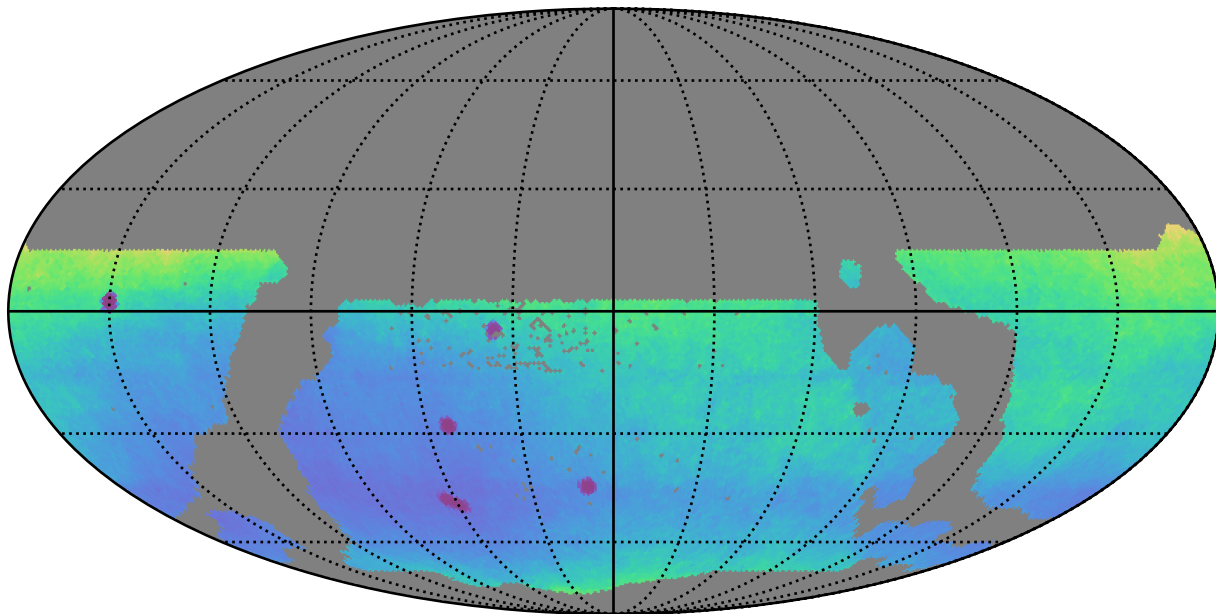

weather_cloudso30v3.4_10yrs WFD: Parallax Uncert @ 24.0

Parallax Uncert @ 24.0 (mas)