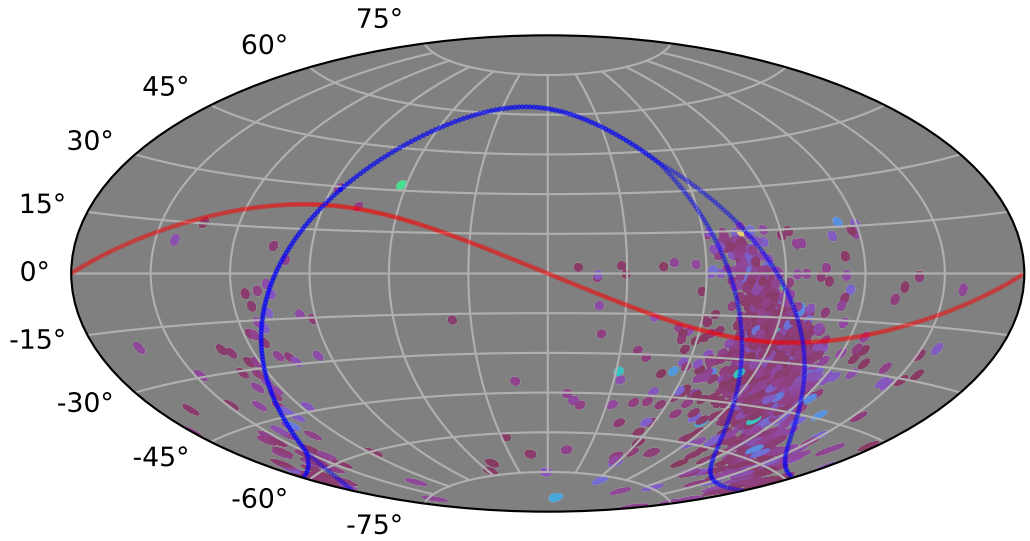

weather_cloudso2v3.4_10yrs : XRBPoMetric_mean_time_between_detections

5 10 15 20 25 30 35 40 45
XRBPoMetric_mean_time_between_detections
(Detected, 0 or 1)