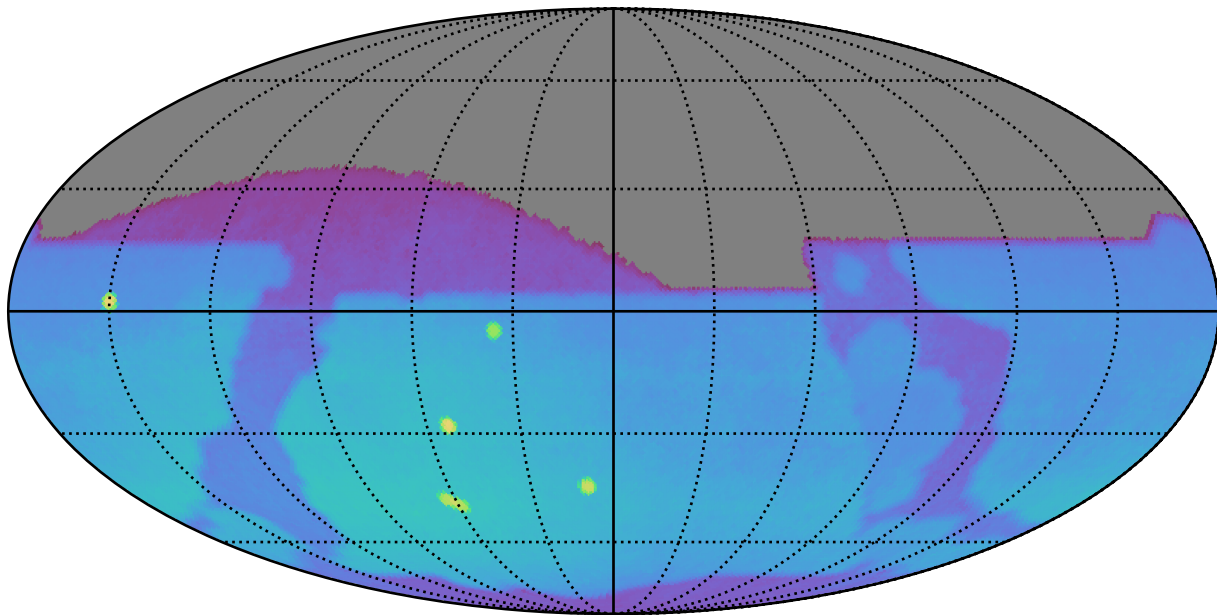

weather_cloudso2v3.4_10yrs : Brown Dwarf, L7

Brown Dwarf, L7 (pc)