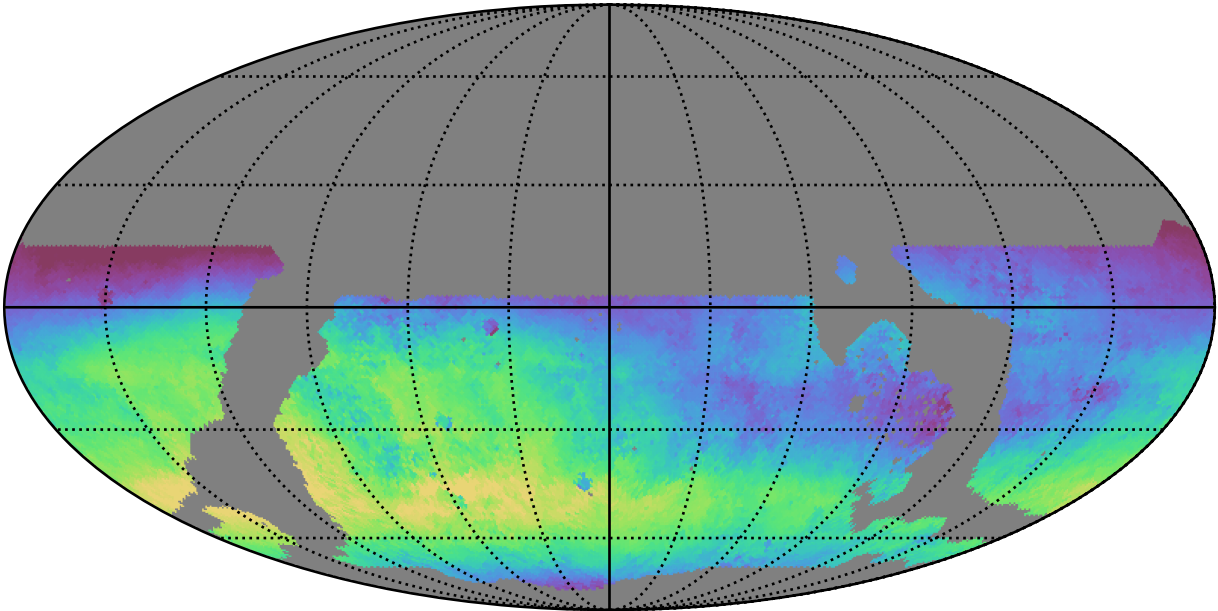

weather\_cloudso2v3.4\_10yrs WFD u band: Median skyBrightness

22.500 22.525 22.550 22.575 22.600 22.625 22.650 22.675 22.700 22.725 22.750

Median skyBrightness (mag/sq arcsec)