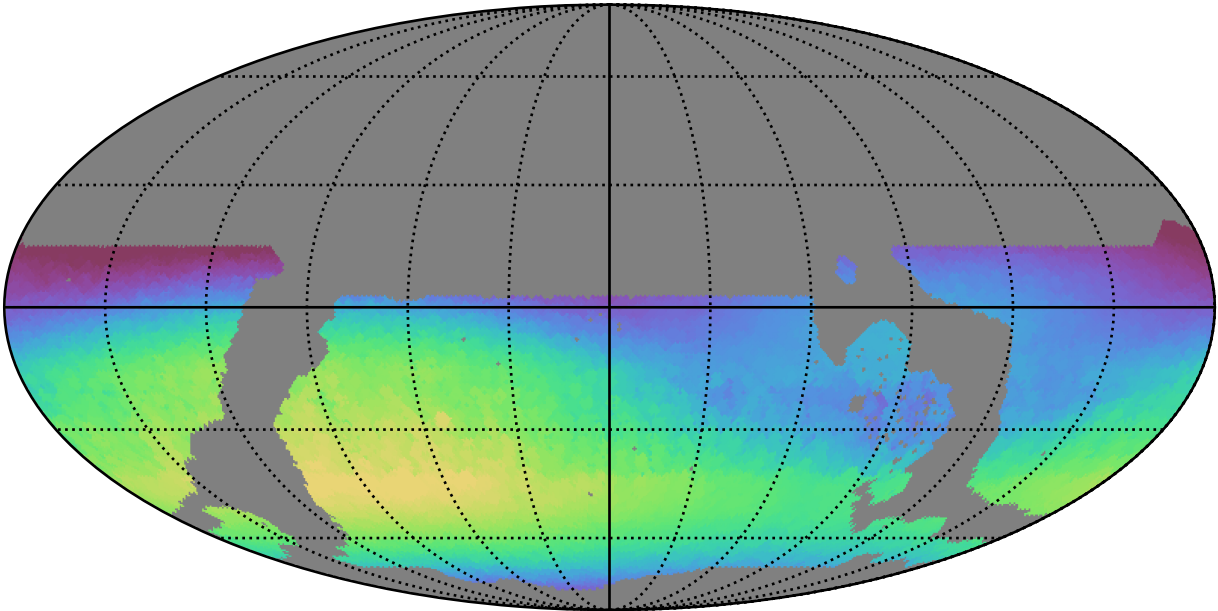

weather\_cloudso2v3.4\_10yrs WFD u band: Max skyBrightness

22.550 22.575 22.600 22.625 22.650 22.675 22.700 22.725 22.750 22.775 22.800

Max skyBrightness (mag/sq arcsec)