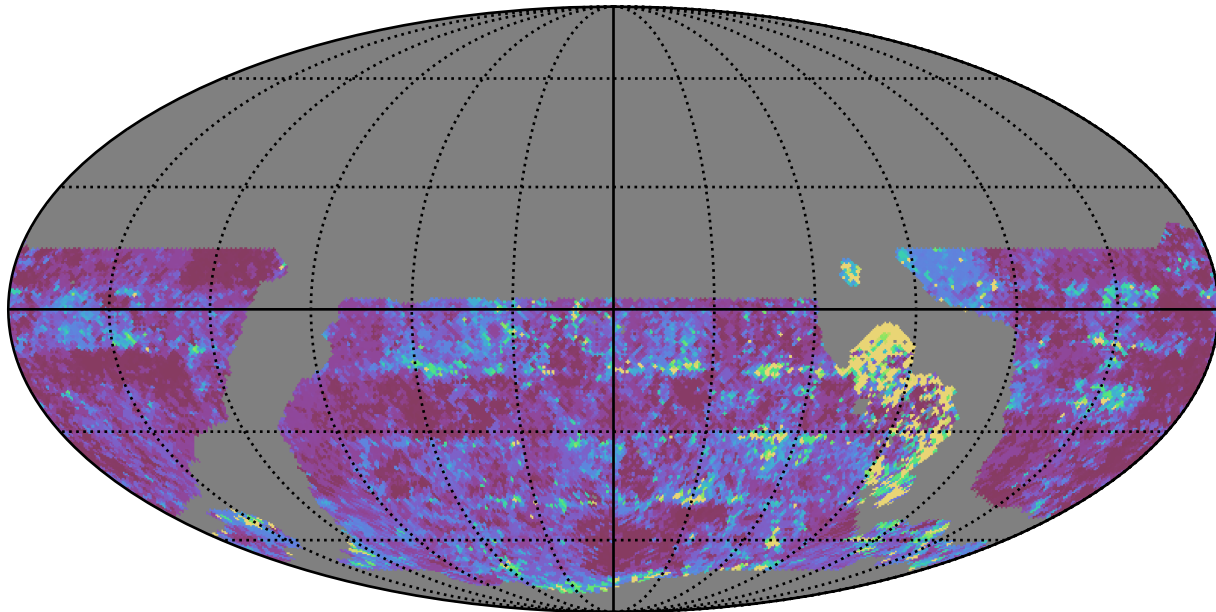

weather_cloudso2v3.4_10yrs WFD u band: 20thPercentile Inter-Night Gap

20thPercentile Inter-Night Gap
(days)