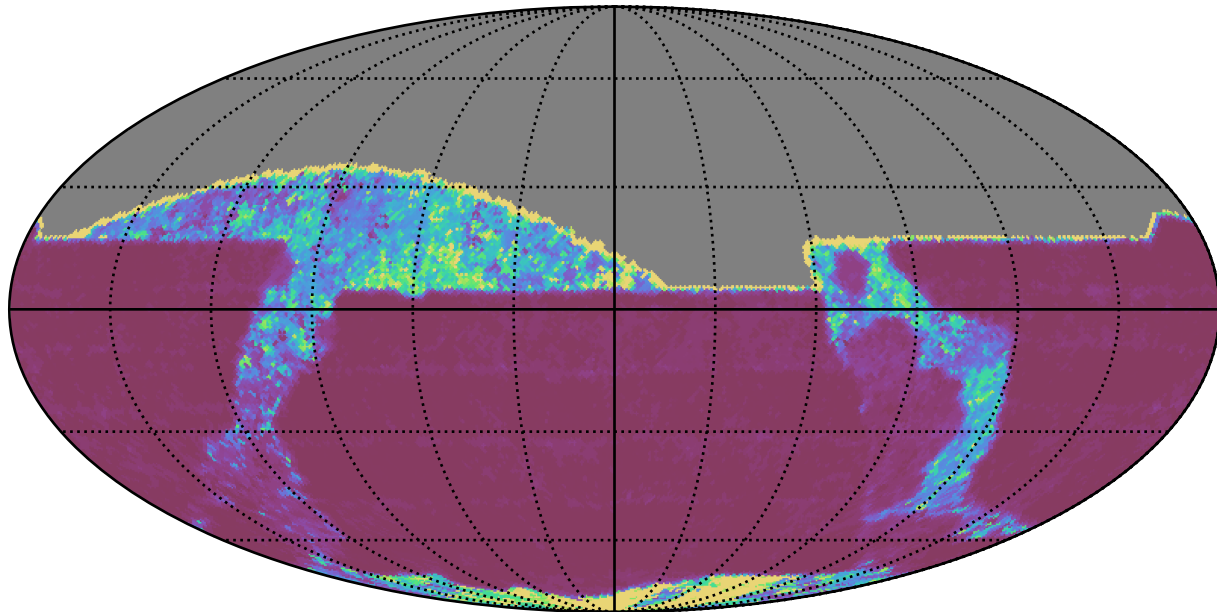

weather_cloudso2v3.4_10yrs All sky z band: 20thPercentile Inter-Night Gap

20thPercentile Inter-Night Gap
(days)