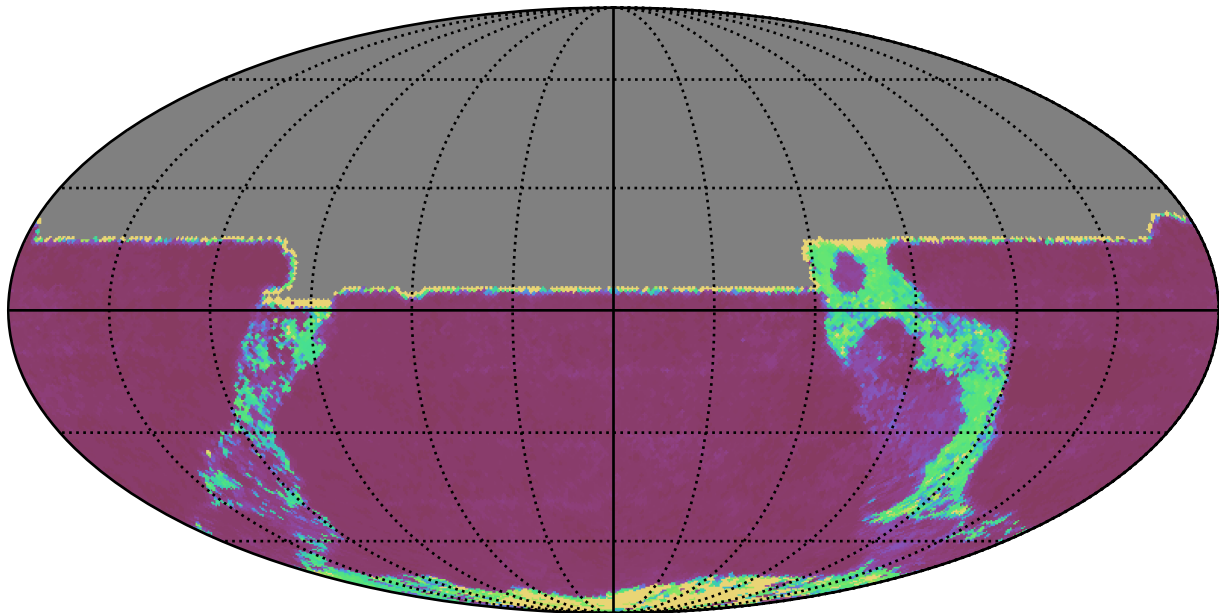

weather_cloudso2v3.4_10yrs All sky y band: 20thPercentile Inter-Night Gap

20thPercentile Inter-Night Gap
(days)