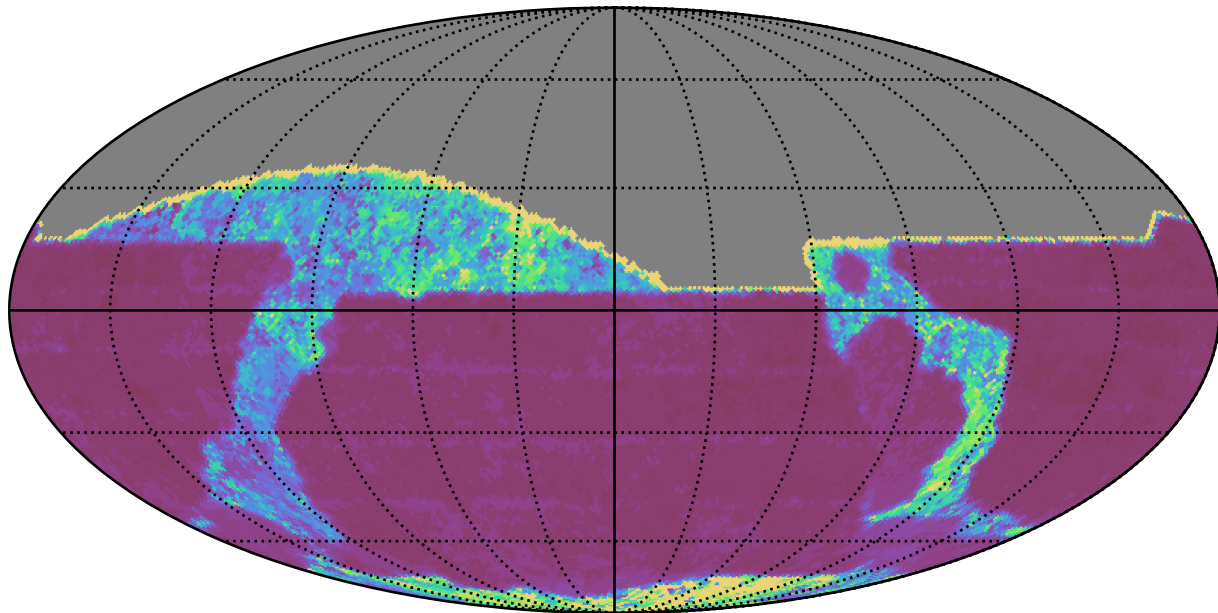

weather_cloudso2v3.4_10yrs All sky i band: 20thPercentile Inter-Night Gap

20thPercentile Inter-Night Gap
(days)