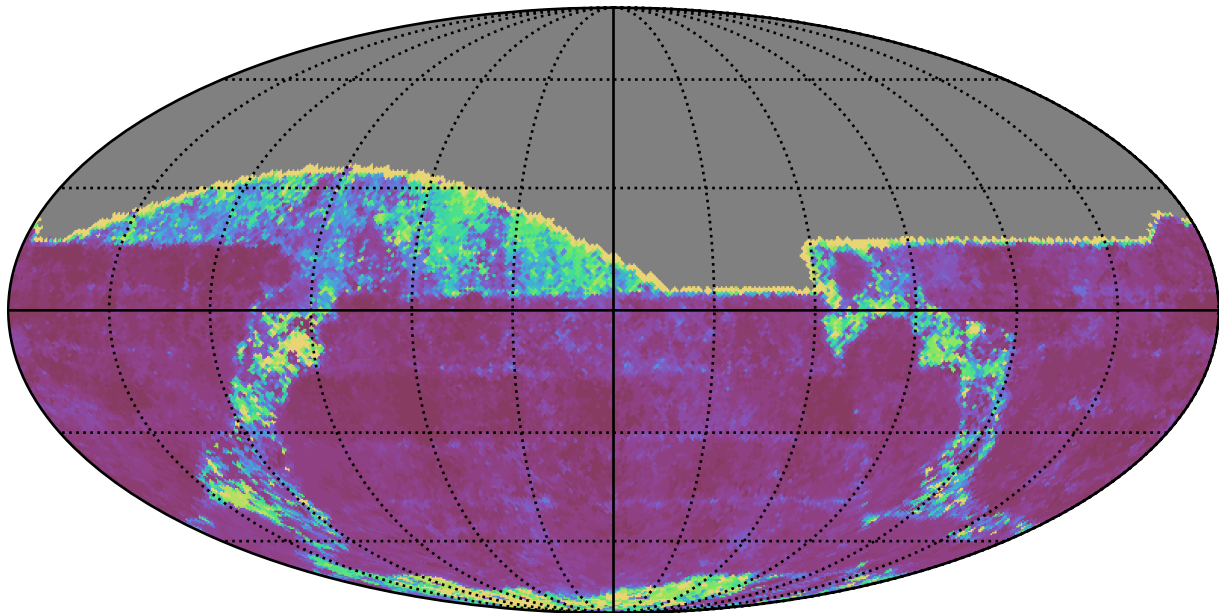

weather\_cloudso2v3.4\_10yrs All sky g band: 20thPercentile Inter-Night Gap

20thPercentile Inter-Night Gap  
(days)