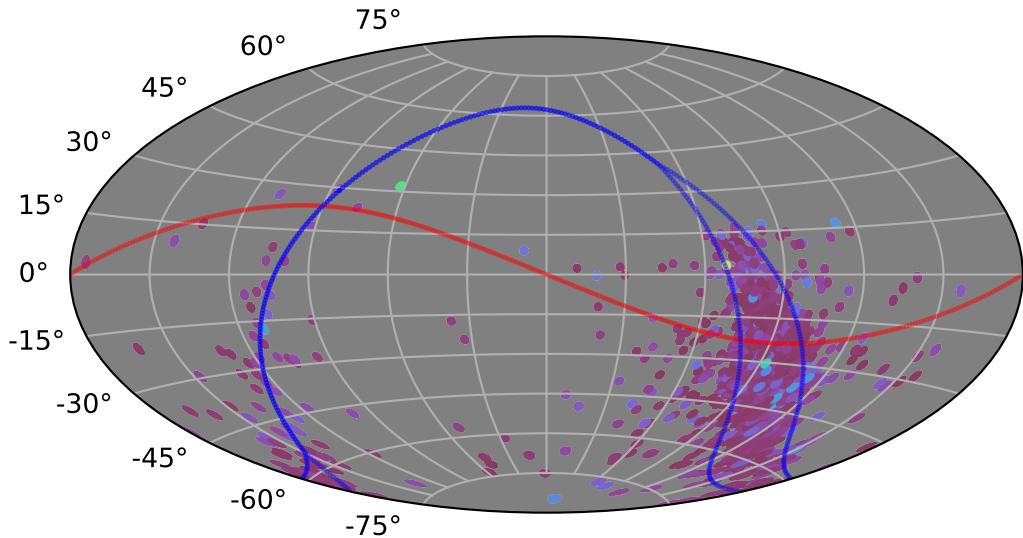

weather\_cloudso20v3.4\_10yrs : XRBPoMetric\_mean\_time\_between\_detections

XRBPoMetric\_mean\_time\_between\_detections  
(Detected, 0 or 1)