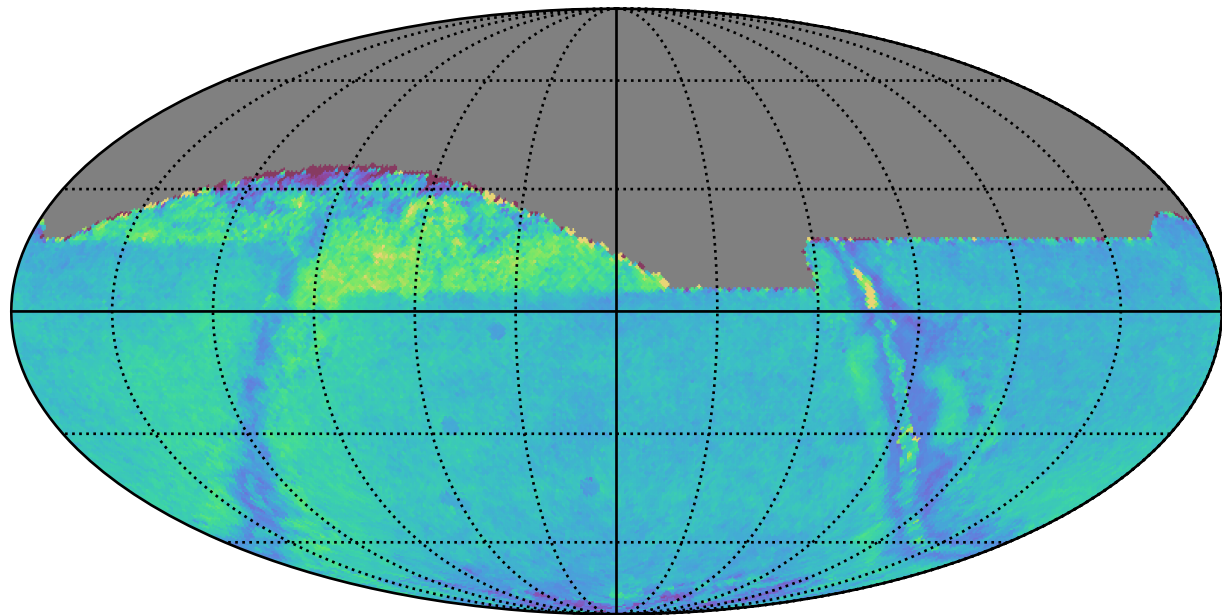

weather_cloudso20v3.4_10yrs : GalplaneTimePerFilter_xray_binaries_map_r

GalplaneTimePerFilter_xray_binaries_map_r
(filter mag MJD s)