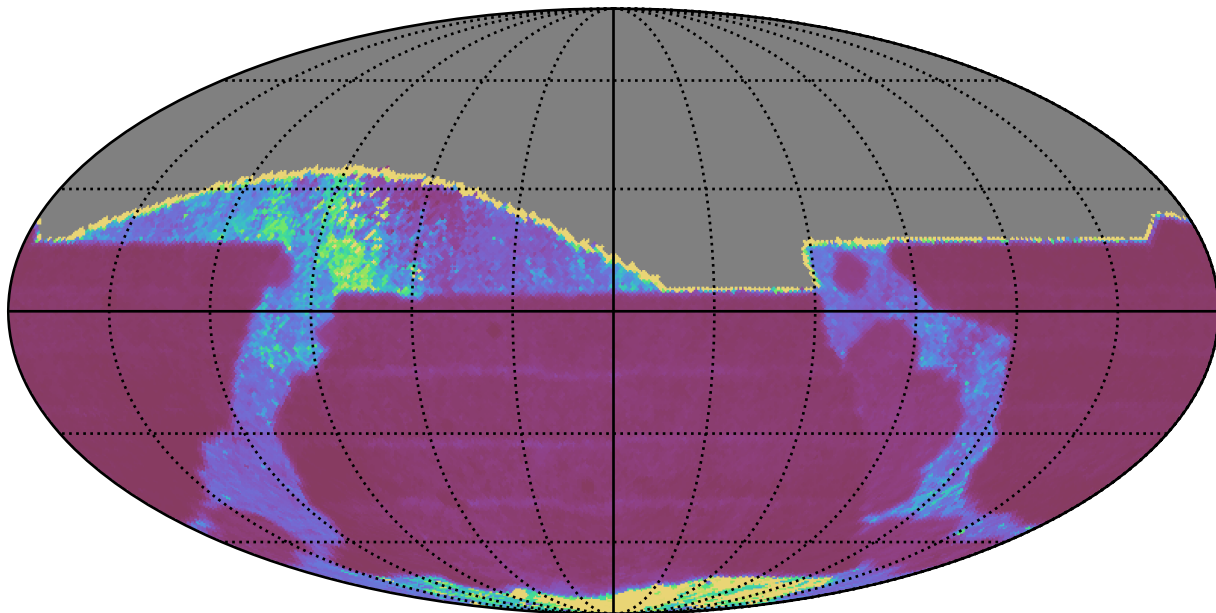

weather\_cloudso20v3.4\_10yrs All sky z band: Median Inter-Night Gap

Median Inter-Night Gap (days)