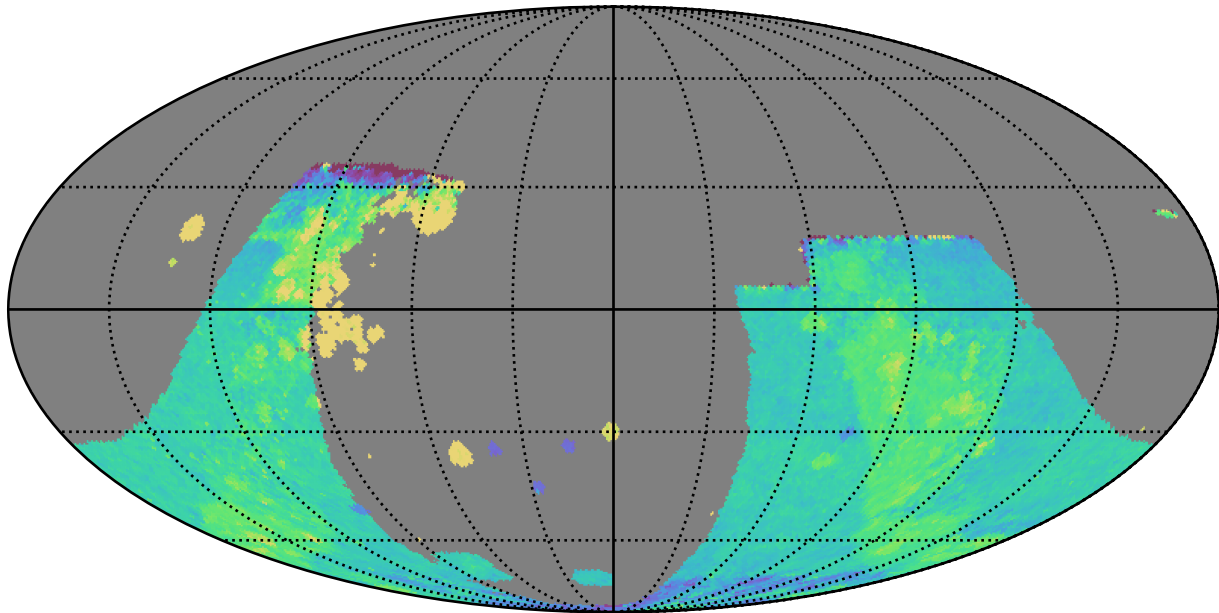

weather_cloudso1v3.4_10yrs : GalplaneTimePerFilter_combined_map_r

GalplaneTimePerFilter_combined_map_r
(filter mag MJD s)