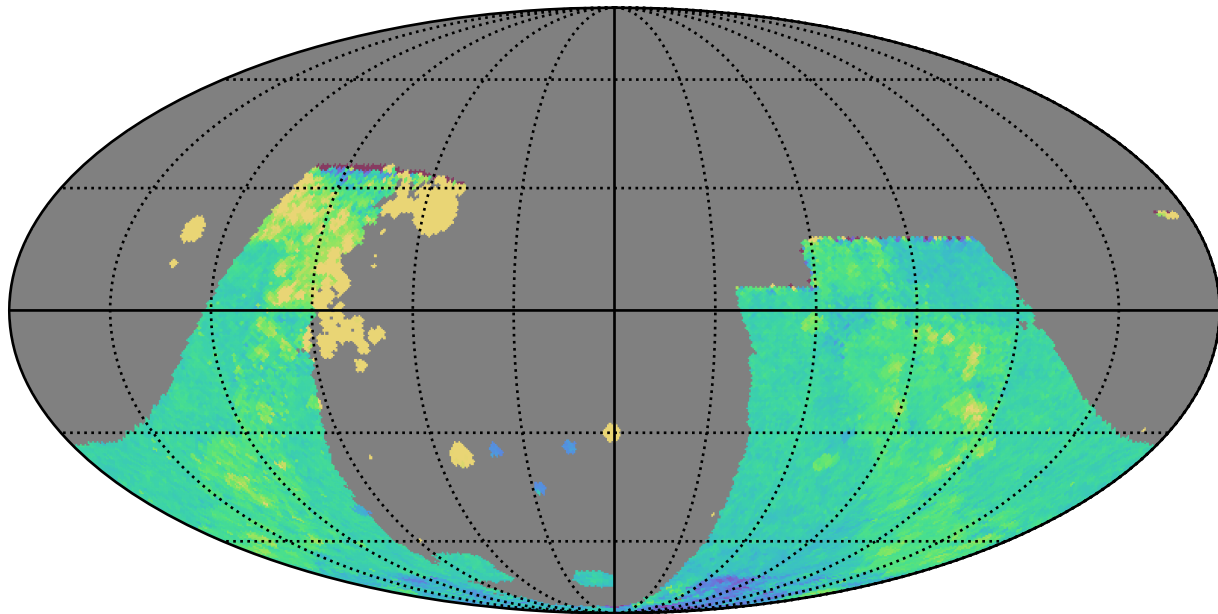

weather\_cloudso1v3.4\_10yrs : GalplaneTimePerFilter\_combined\_map\_i

GalplaneTimePerFilter\_combined\_map\_i  
(filter mag MJD s)