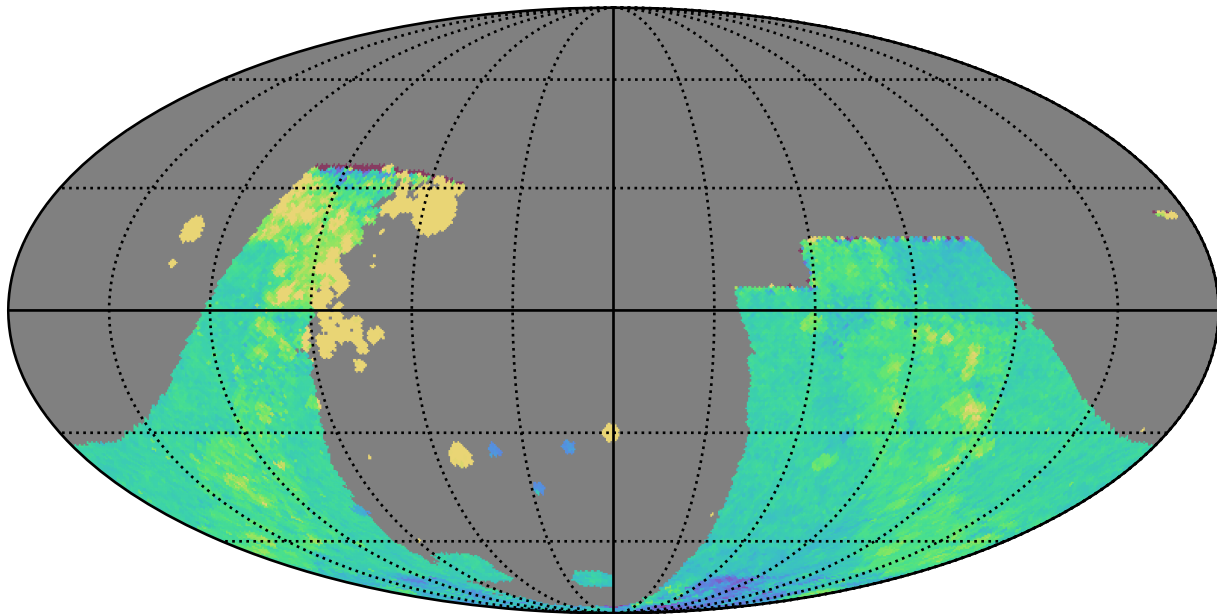

weather_cloudso1v3.4_10yrs : GalplaneTimePerFilter_combined_map_i

GalplaneTimePerFilter_combined_map_i
(filter mag MJD s)