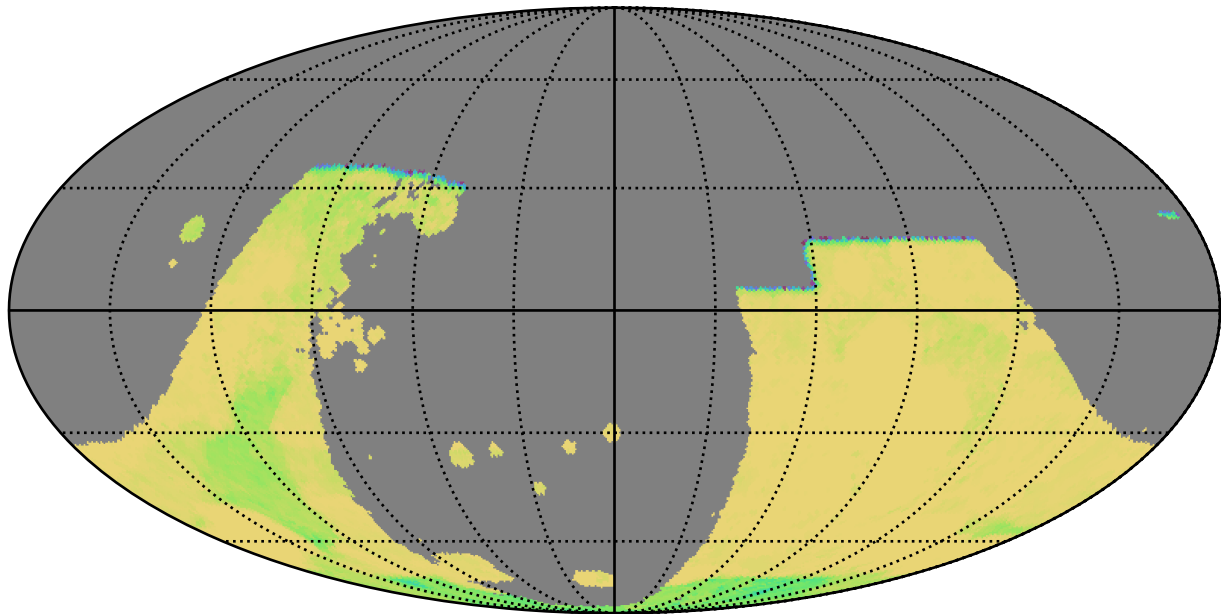

weather\_cloudso1v3.4\_10yrs : GalPlaneSeasonGapsTimescales\_combined\_map\_Tau\_232\_5

0.0 0.1 0.2 0.3 0.4 0.5 0.6 0.7 0.8 0.9 1.0  
GalPlaneSeasonGapsTimescales\_combined\_map\_Tau\_232\_5  
(MJD mag)