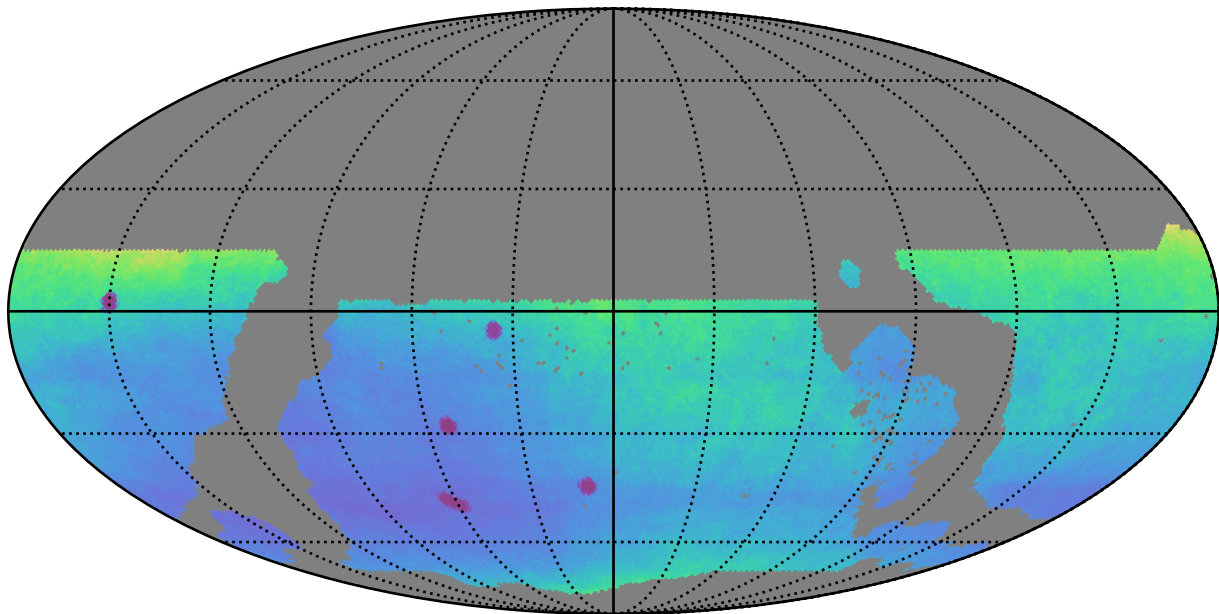

weather\_cloudso1v3.4\_10yrs WFD: Parallax Uncert @ 24.0

Parallax Uncert @ 24.0 (mas)