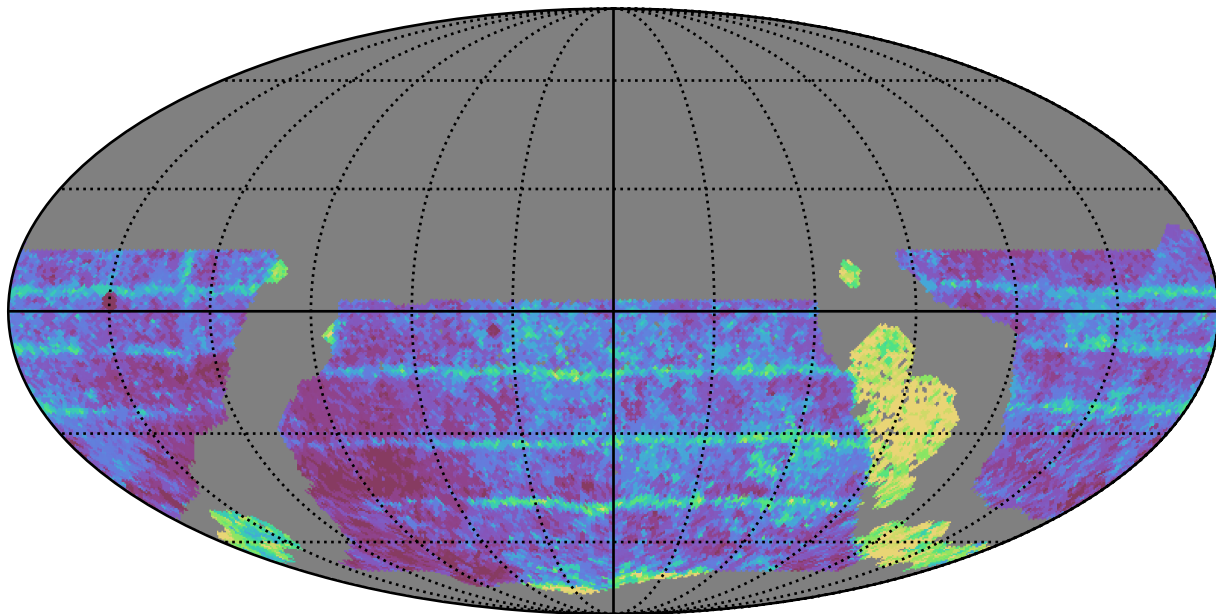

weather_cloudso1v3.4_10yrs WFD z band: Median Inter-Night Gap

Median Inter-Night Gap (days)