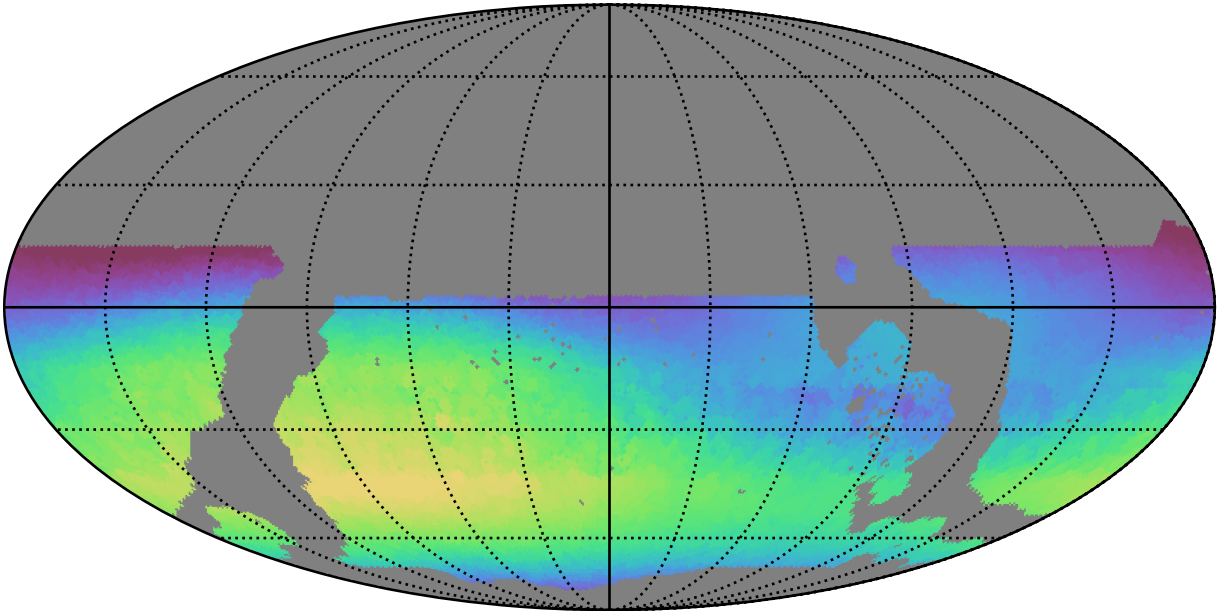

weather\_cloudso1v3.4\_10yrs WFD u band: Max skyBrightness

22.550 22.575 22.600 22.625 22.650 22.675 22.700 22.725 22.750 22.775 22.800

Max skyBrightness (mag/sq arcsec)