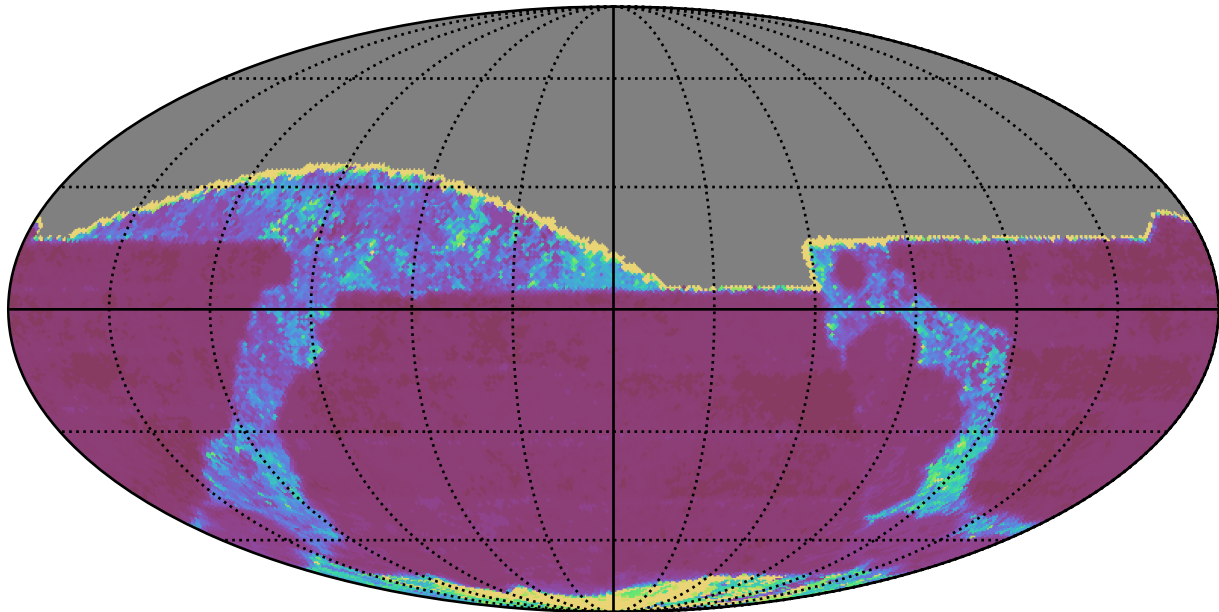

weather_cloudso1v3.4_10yrs All sky r band: 20thPercentile Inter-Night Gap

20thPercentile Inter-Night Gap
(days)