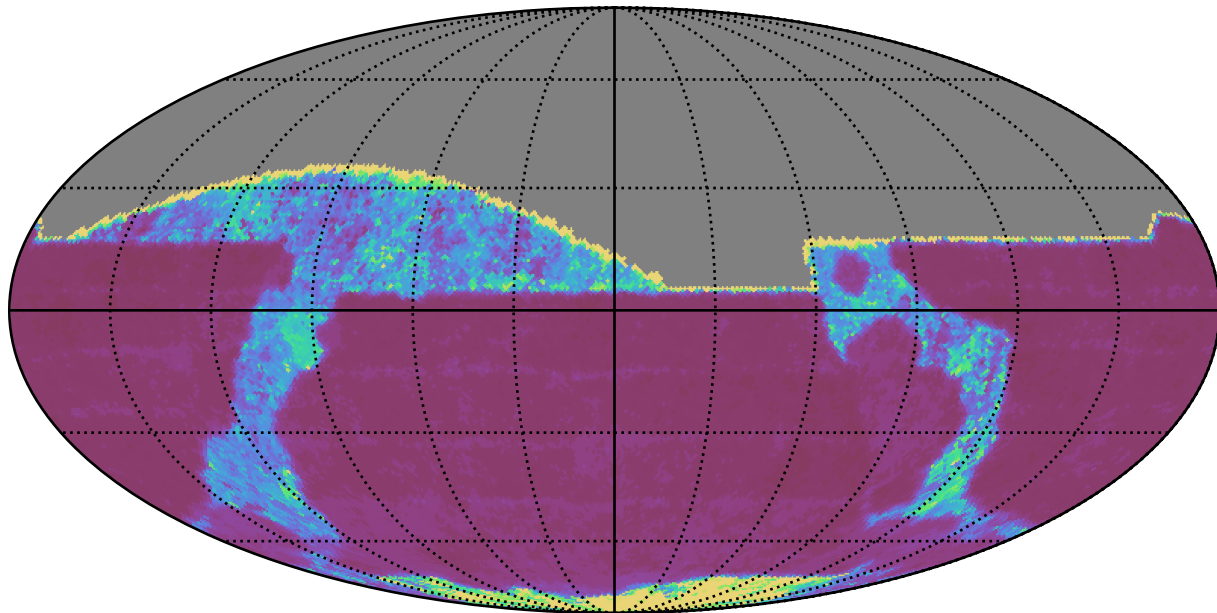

weather_cloudso1v3.4_10yrs All sky i band: 20thPercentile Inter-Night Gap

20thPercentile Inter-Night Gap
(days)