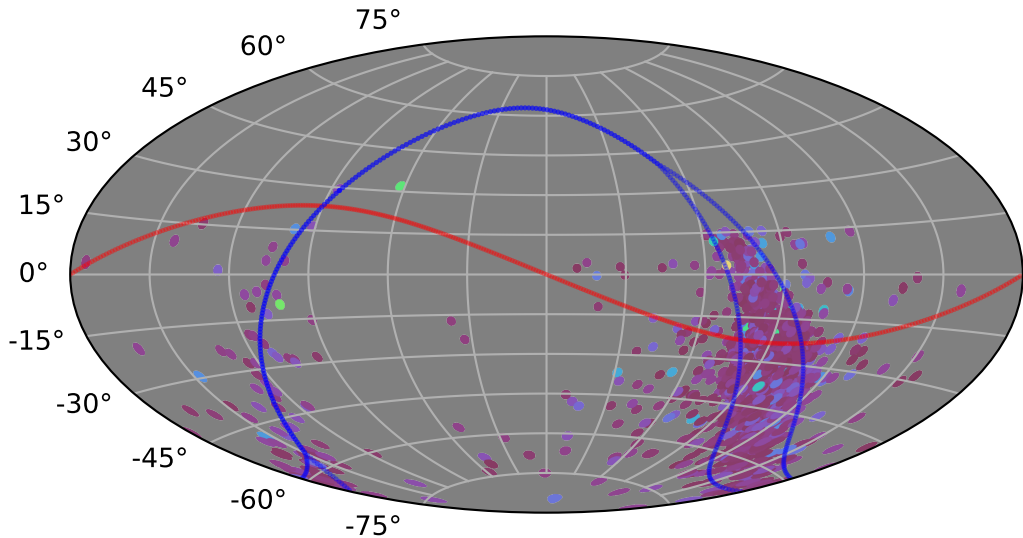

weather_cloudso18v3.4_10yrs : XRBPoMetric_mean_time_between_detections

5 10 15 20 25 30 35 40
XRBPoMetric_mean_time_between_detections
(Detected, 0 or 1)