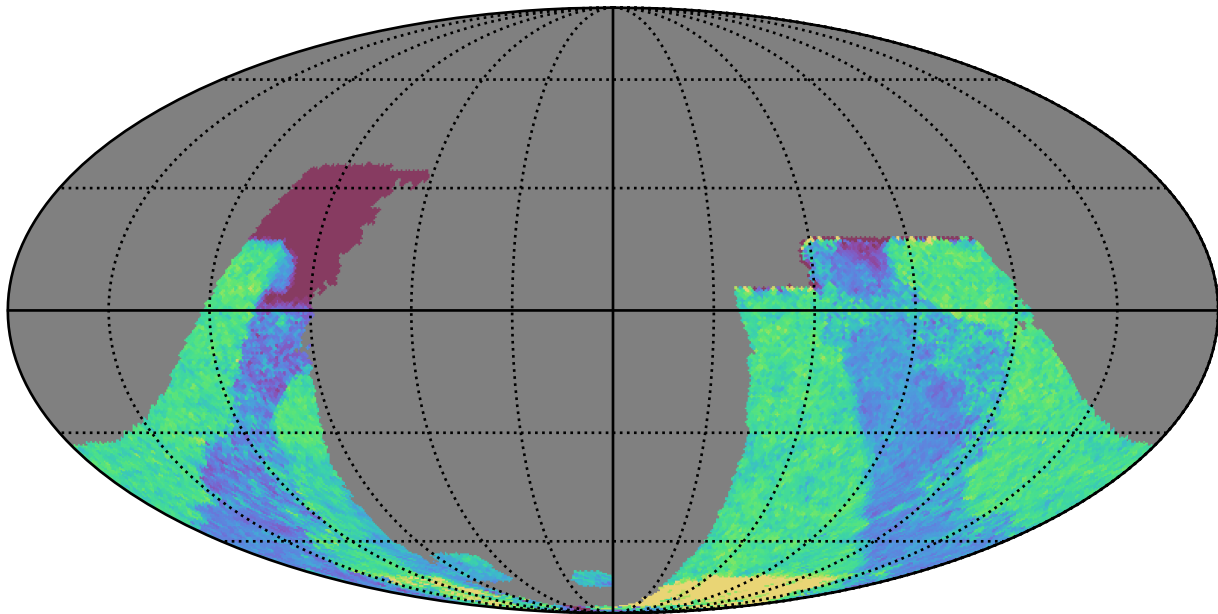

weather\_cloudso18v3.4\_10yrs : GalplaneTimePerFilter\_galactic\_plane\_map\_u

GalplaneTimePerFilter\_galactic\_plane\_map\_u  
(filter mag MJD s)