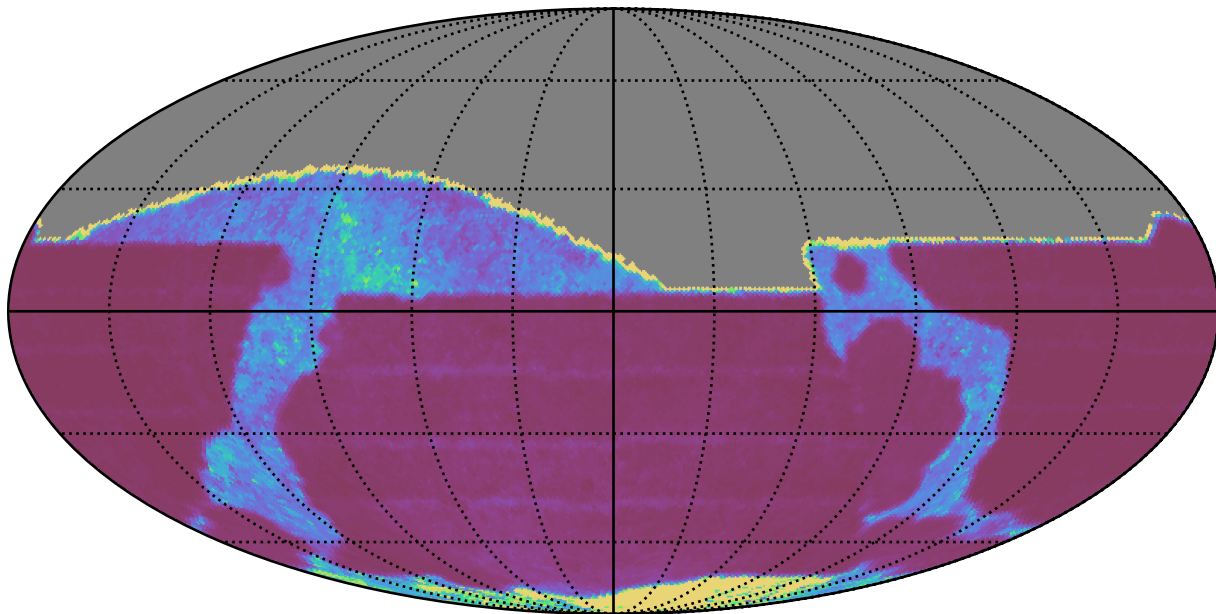

weather_cloudso18v3.4_10yrs All sky r band: Median Inter-Night Gap

Median Inter-Night Gap (days)